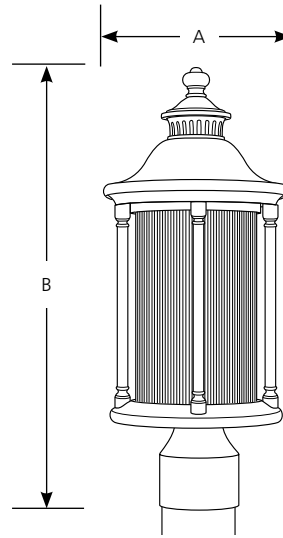

Incandescent

Reside

Outdoor

Type _____

-108

P6402

Catalog No.	Finish	Lamping	Dimensions (Inches)	
	Oil Rubbed Bronze		A	B
P6402	-108	1 (m) 100w	7-1/2	17-3/4

Specifications:

General

- Clear ribbed glass cylinder: 5-1/16" dia., 8-1/2" ht.
- Powder with liquid top coat Oil Rubbed Bronze (-108) finish
- Cast aluminum construction
- Companion Chain hung lantern, Wall lantern, fixtures are available

Electrical

- Medium base ceramic sockets
- Pre-wired

Labeling

- cCSAus Wet location listed

Mounting

- Post top mount
- Fits a 3" post or pedestal mount (order separately)

Progress Lighting
 701 Millennium Blvd.
 Greenville, South Carolina
 29607