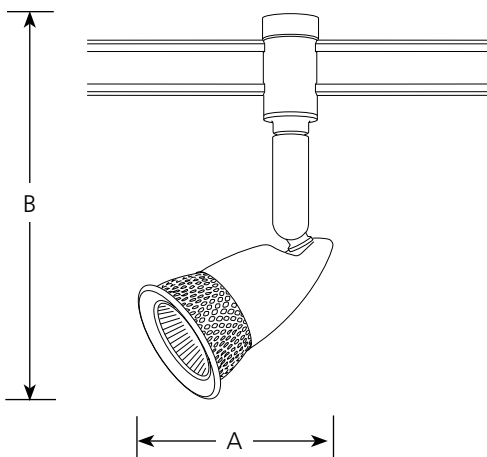

Incandescent
Halogen

Illuma-Flex® Track Head
Low Voltage

Track

Type _____
-09
P6119

Catalog No.	Finish	Lamping	Dimensions (Inches)	
	Brushed Nickel		A	B
P6119	-09	12v 35w MR(Incl)	3-1/8	6

Specifications:

General

- Flex track holder with mesh shade
- Brushed nickel plated finish
- 35w MR 11 lamp included
- Mounts anywhere along Illuma-Flex track sections

Track Head Support

- Single stem mounting
- 358 degree rotation
- 0 to 90 degree vertical swing

Electrical

- Attaches to 12 volt Illuma-Flex track
- Lamp (included) has a GU4 bi-pin base

Labeling

- UL-CUL listed