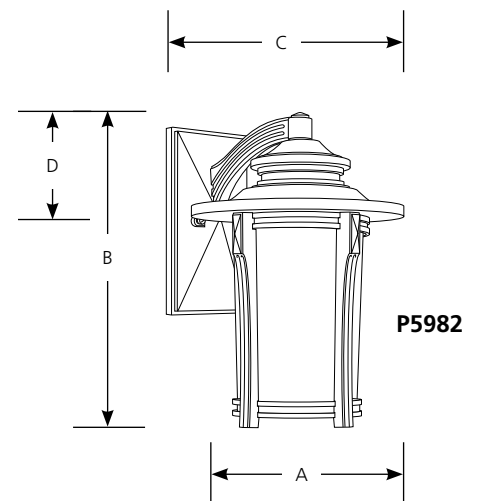

Compact Fluorescent

**Pedigree**

**Outdoor**

Type \_\_\_\_\_  
-97

- P5980
- P5981
- P5982
- P6607

Catalog No.	Finish		Lamping	Dimensions (Inches)			
	Autumn Haze			A	B	C	D
P5980	-97		1-26w GU-24	7	10	8-1/2	2-1/2
P5981	-97		1-26w GU-24	9	13-1/4	10-1/2	5-1/2
P5982	-97		1-26w GU-24	11-1/2	16-1/2	13-1/2	5-3/4
P6607	-97		1-42w GU-24	13-1/2	19-3/8	15-3/4	6-3/4

Electrical

- GU24 base socket
- Pre-wired

Labeling

- cCSAus Wet location listed

Mounting

- Wall mount
- Back plate covers a standard 4" hexagonal recessed outlet box  
P5980: 5" sq.  
P5981: 5-1/2" W., 10-1/2" ht.  
P5982: 5-1/2" W., 10-1/2" ht.  
P6607: 6-1/2" W., 12-5/16" ht.
- Mounting strap for outlet box included