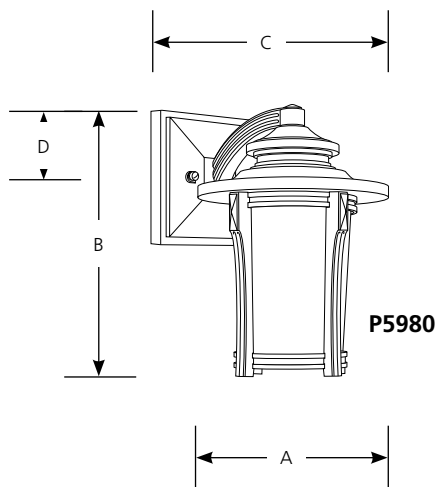

Compact Fluorescent

**Pedigree**

**Outdoor**

Type \_\_\_\_\_  
-97

- P5980
- P5981
- P5982
- P6607

Catalog No.	Finish		Lamping	Dimensions (Inches)			
	Autumn Haze			A	B	C	D
P5980	-97		1-26w GU-24	7	10	8-1/2	2-1/2
P5981	-97		1-26w GU-24	9	13-1/4	10-1/2	5-1/2
P5982	-97		1-26w GU-24	11-1/2	16-1/2	13-1/2	5-3/4
P6607	-97		1-42w GU-24	13-1/2	19-3/8	15-3/4	6-3/4

**Specifications:**

General

- Etched seeded glass curved panels
- Powder with liquid top coat Autumn Haze (-97) finish
- Aluminum construction
- Companion Chain hung lantern, Post top lantern, Wall lantern, fixtures are available

Electrical

- GU24 base socket
- Pre-wired

Labeling

- cCSAus Wet location listed

Mounting

- Wall mount
- Back plate covers a standard 4" hexagonal recessed outlet box  
P5980: 5" sq.  
P5981: 5-1/2" W., 10-1/2" ht.  
P5982: 5-1/2" W., 10-1/2" ht.  
P6607: 6-1/2" W., 12-5/16" ht.
- Mounting strap for outlet box included