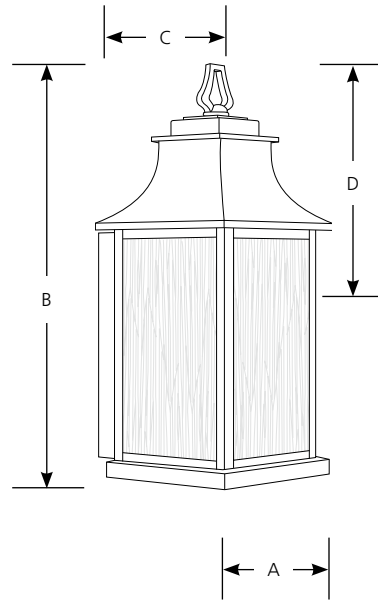

Incandescent

**Salute
Wall Mount**

Outdoor

Type _____
-108
P5954

Catalog No.	Finish	Lamping	Dimensions (Inches)			
	Oil Rubbed Bronze		A	B	C	D
P5954	-108	1 (m) 100w	7-1/4	17-3/4	7-5/8	12

Specifications:

General

- Light amber etched inside, textured outside glass panels
- Painted Oil Rubbed Bronze (-108) finish
- Steel/Aluminum construction
- Matching post, wall and chain-hung units available

Mounting

- Wall mount
- Back plate 6-1/4" W x 10" ht. x 7/8" deep
- Covers outlet box
- Mounting strap for outlet box included