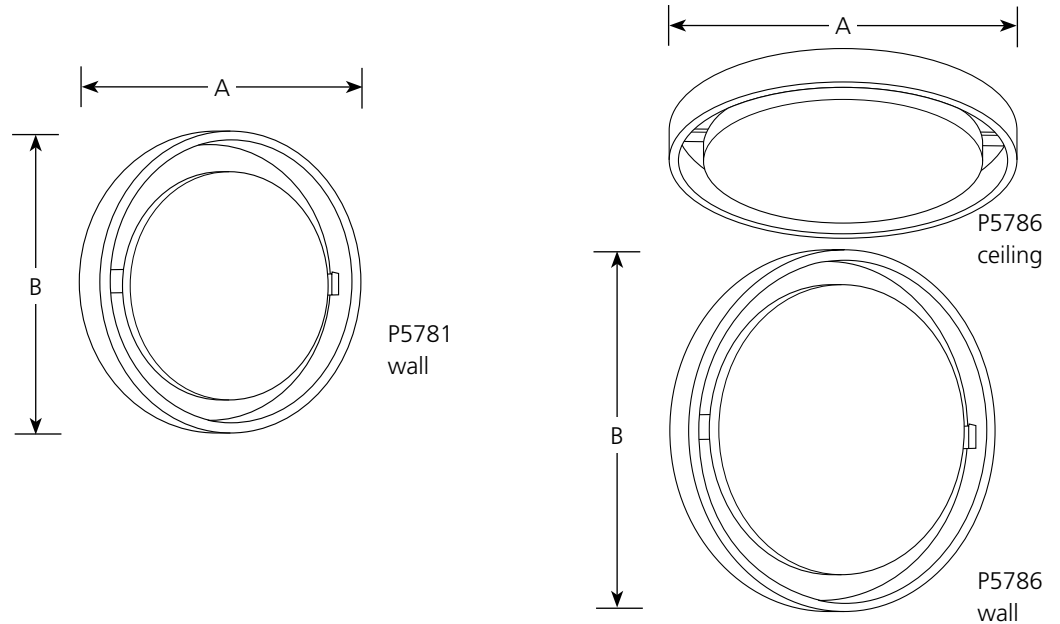

Type _____

-20EBWB

P5781

P5786

Finish

Dimensions (Inches)

| Catalog No. | Antique Bronze | Lamping | Dimensions (Inches) | |
|-------------|----------------|-----------|---------------------|-------|
| | | | A | B |
| P5781 | -20EBWB | 1-18w CFL | 10-1/2 | 4-7/8 |
| P5786 | -20EBWB | 1-26w CFL | 13-5/8 | 5-3/8 |

Specifications:

General

- Opal etched glass diffuser:
- Low profile
- Steel construction
- Indoor or outdoor use
- One GU24 base squat CFL lamp. Included.
- Painted Antique Bronze (-20) finish

Mounting

- Wall or ceiling mounted
- Back plate covers a standard 4" hexagonal recessed outlet box
- Mounting strap for outlet box included

Electrical

- GU24 base socket
- Pre-wired

Labeling

- wet location listed