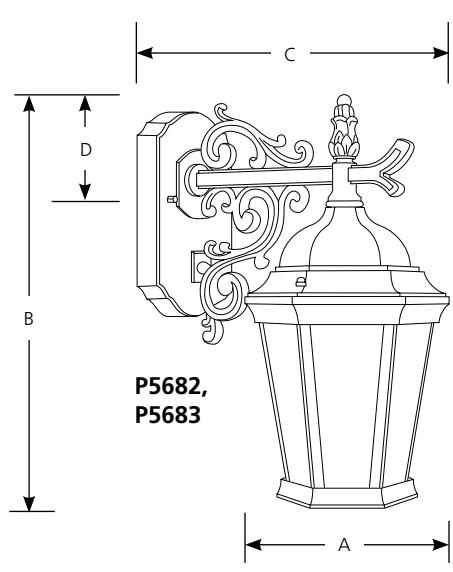

Mounting

- Wall mount
- Backplate covers a standard 4" hexagonal recessed outlet box
- Mounting strap for outlet box included
- P5682 back plate 4-1/2" W., 7" ht.
- P5683 back plate 4-1/2" W., 7" ht.
- P5684 back plate 4-1/2" W., 7" ht.

Rev. 07/14

Compact Fluorescent

**Welbourne
Wall Mount**

Outdoor

Type _____
-20EB -31EB

P5682	<input type="checkbox"/>	<input type="checkbox"/>
P5683	<input type="checkbox"/>	<input type="checkbox"/>
P5684	<input type="checkbox"/>	<input type="checkbox"/>

Catalog No.	Finish		Lamping	Dimensions (Inches)			
	Antique Bronze	Textured Black		A	B	C	D
P5682	-20EB	-31EB	1-26w GU-24	6-1/4	13-1/16	9-3/4	3-1/2
P5683	-20EB	-31EB	1-26w GU-24	9-3/8	16	11-1/4	3-1/2
P5684	-20EB	-31EB	1-26w GU-24	9-3/8	30-3/4	11-3/8	18-3/8

Mounting

- Wall mount
- Backplate covers a standard 4" hexagonal recessed outlet box
- Mounting strap for outlet box and cap nuts furnished
- P5682 back plate 4-1/2" W., 7" ht.
- P5683 back plate 4-1/2" W., 7" ht.
- P5684 back plate 4-1/2" W., 7" ht.