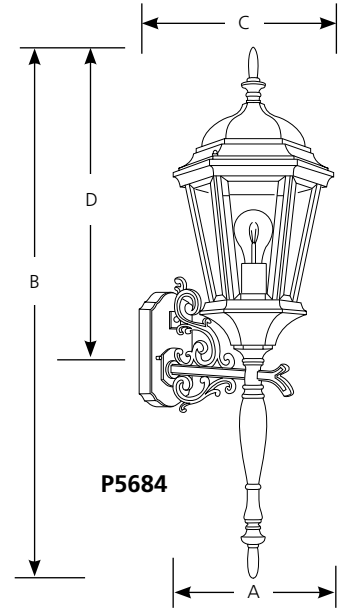

Incandescent

**Welbourne
Wall Mount**

Outdoor

	Type		
	-20	-30	-31
P5682	<input type="checkbox"/>	<input type="checkbox"/>	<input type="checkbox"/>
P5683	<input type="checkbox"/>	<input type="checkbox"/>	<input type="checkbox"/>
P5684	<input type="checkbox"/>		<input type="checkbox"/>

Catalog No.	Finish			Lamping	Dimensions (Inches)			
	Antique Bronze	Textured White	Textured Black		A	B	C	D
P5682	-20	-30	-31	1-100w (m)	6-1/4	13-1/16	9-3/4	3-1/2
P5683	-20	-30	-31	1-100w (m)	9-3/8	16	11-1/4	3-1/2
P5684	-20		-31	1-100w (m)	9-3/8	30-3/4	11-3/8	18-3/8

Specifications:

General

- Etched (-20) or Clear beveled (-30, -31) glass panels
- Each glass panel replaceable
- Powdercoat Antique Bronze (-20) finish
- Painted Textured White (-30) and Textured Black (-31) finishes
- Die-cast aluminum exterior, solid brass interior components
- Cast wall plate
- CompanionChain hung lantern, Post top lantern, Wall lantern, fixtures are available

Mounting

- Wall mount
- Backplate covers a standard 4" hexagonal recessed outlet box
- Mounting strap for outlet box included
- P5682 back plate 4-1/2" W., 7" ht.
- P5683 back plate 4-1/2" W., 7" ht.
- P5684 back plate 4-1/2" W., 7" ht.