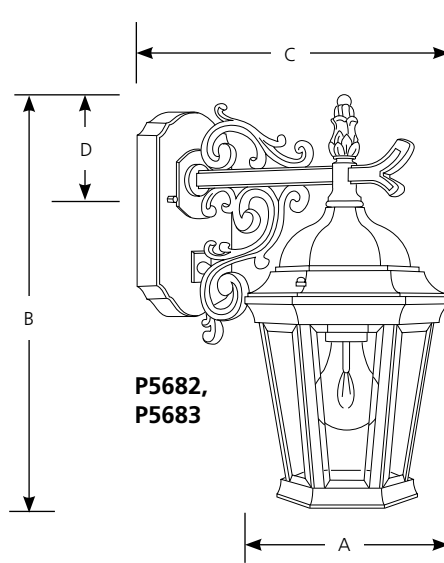

Incandescent

**Welbourne
Wall Mount**

Outdoor

	Type		
	-20	-30	-31
P5682	<input type="checkbox"/>	<input type="checkbox"/>	<input type="checkbox"/>
P5683	<input type="checkbox"/>	<input type="checkbox"/>	<input type="checkbox"/>
P5684	<input type="checkbox"/>		<input type="checkbox"/>

Catalog No.	Finish			Lamping	Dimensions (Inches)			
	Antique Bronze	Textured White	Textured Black		A	B	C	D
P5682	-20	-30	-31	1-100w (m)	6-1/4	13-1/16	9-3/4	3-1/2
P5683	-20	-30	-31	1-100w (m)	9-3/8	16	11-1/4	3-1/2
P5684	-20		-31	1-100w (m)	9-3/8	30-3/4	11-3/8	18-3/8

Specifications:

General

- Etched (-20) or Clear beveled (-30, -31) glass panels
- Each glass panel replaceable
- Powdercoat Antique Bronze (-20) finish
- Painted Textured White (-30) and Textured Black (-31) finishes
- Die-cast aluminum exterior, solid brass interior components
- Cast wall plate
- CompanionChain hung lantern, Post top lantern, Wall lantern, fixtures are available

Mounting

- Wall mount
- Backplate covers a standard 4" hexagonal recessed outlet box
- Mounting strap for outlet box included
- P5682 back plate 4-1/2" W., 7" ht.
- P5683 back plate 4-1/2" W., 7" ht.
- P5684 back plate 4-1/2" W., 7" ht.