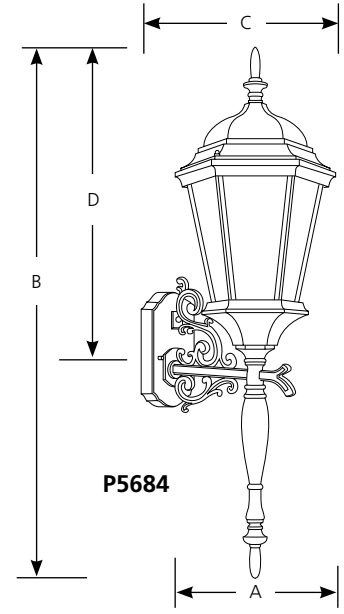

Mounting

- Wall mount
- Backplate covers a standard 4" hexagonal recessed outlet box
- Mounting strap for outlet box included
- P5682 back plate 4-1/2" W., 7" ht.
- P5683 back plate 4-1/2" W., 7" ht.
- P5684 back plate 4-1/2" W., 7" ht.

Rev. 07/14

Compact Fluorescent

**Welbourne
Wall Mount**

Outdoor

Type _____
-20EB -31EB

P5682	<input type="checkbox"/>	<input type="checkbox"/>
P5683	<input type="checkbox"/>	<input type="checkbox"/>
P5684	<input type="checkbox"/>	<input type="checkbox"/>

Catalog No.	Finish		Lamping	Dimensions (Inches)			
	Antique Bronze	Textured Black		A	B	C	D
P5682	-20EB	-31EB	1-26w GU-24	6-1/4	13-1/16	9-3/4	3-1/2
P5683	-20EB	-31EB	1-26w GU-24	9-3/8	16	11-1/4	3-1/2
P5684	-20EB	-31EB	1-26w GU-24	9-3/8	30-3/4	11-3/8	18-3/8

Mounting

- Wall mount
- Backplate covers a standard 4" hexagonal recessed outlet box
- Mounting strap for outlet box and cap nuts furnished
- P5682 back plate 4-1/2" W., 7" ht.
- P5683 back plate 4-1/2" W., 7" ht.
- P5684 back plate 4-1/2" W., 7" ht.