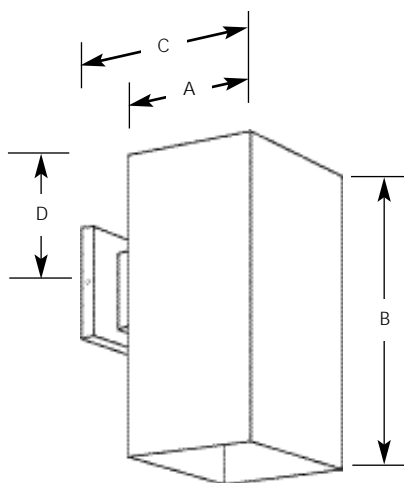

Type _____
 -20 -30 -31
 P5643

Catalog No.	Finish			Lamping	Dimensions (Inches)			
	Bronze	White	Black		A	B	C	D
P5643	-20	-30	-31	1-250w QPAR38, 150w BR40	6	12	8-7/8	4-1/2

Specifications:

General

- Extruded aluminum .125" wall thickness one piece square cylinder
- Top sealed for complete downlighting
- Cast aluminum wall bracket
- Black step baffle accessory available, order P8711-31

Mounting

- Wall mounted
- Covers any standard outlet box
- Cast mounting bracket is 4-1/2" square
- Outlet mounting bracket supplied permitting attachment of unit to wall with one almost invisible set screw

Options

- Bronze finish - specify "20" suffix
- White finish - specify "30" suffix
- Black finish - specify "30" suffix

Electrical

- Medium base porcelain nickel plated brass screw shell socket

Labeling

- UL-CUL wet location listed