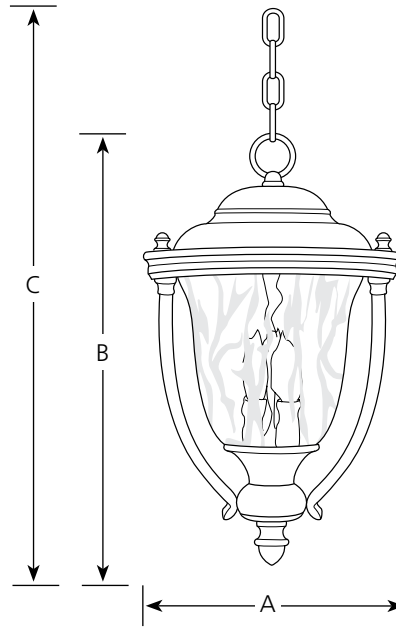

Type _____

-108

P5584

Finish

Catalog No.	Oil Rubbed Bronze	Lamping	Dimensions (Inches)		
			A	B	C
P5584	-108	3 (c) 40w	10-3/4	17-3/4	93

Specifications:

General

- Round stepped cast roof
- Cast yoke straps
- Water glass urn enclosure: 7-7/8" dia. x 7-1/2" ht.
- Six feet of 9 gauge matching chain supplied
- Die cast aluminum construction
- Plated oil rubbed bronze (-108) finish
- Companion lanterns and post top fixtures are available

Mounting

- Ceiling mount on chain
- Canopy covers a standard 4" recessed octagonal outlet box

Electrical

- Phenolic candelabra based sockets
- 15 feet of wire included
- Pre-wired

Labeling

- UL-CUL damp location listed