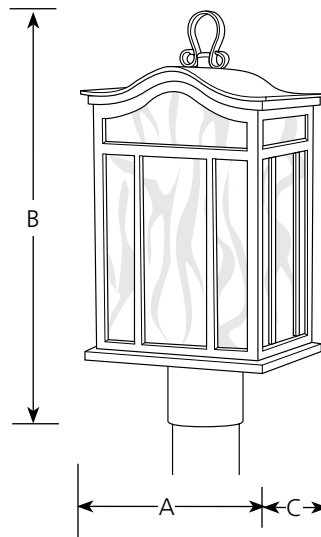

Type _____

-108

P5468

Finish

Catalog No.	Oil Rubbed Bronze	Lamping	Dimensions (Inches)		
			A	B	C
P5468	-108	3 (c) 60w	8-1/2	17-1/2	6-7/8

Specifications:

General

- Rectangular design with arched roof
- Scrolled loop on top
- Water seeded glass panels:
Front and rear panel 7-1/8" w x 11-3/8" ht.
Side panel 5-5/8" w x 10-3/8" ht.
- Die cast aluminum construction
- Plated oil rubbed bronze (-108) finish
- Companion chain hung and wall mounted units available

Mounting

- Post top mount
- Fits a 3" post or pedestal mount (order separately)

Electrical

- Phenolic candelabra based sockets
- Pre-wired

Labeling

- wet location listed