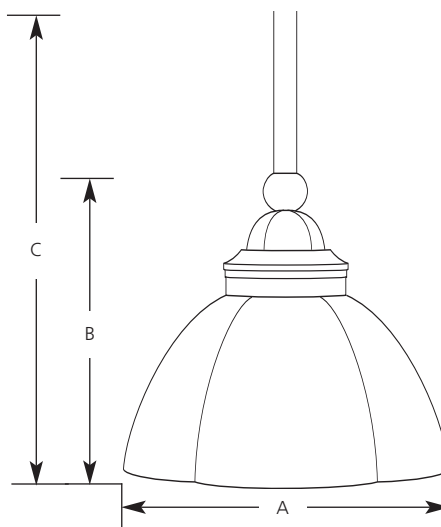

Type _____
 -04
 P5058

Catalog No.	Finish Platinum Mist	Lamping	Dimensions (Inches)		
			A	B	C
P5058	- 04	1(m) 100w	7	6-3/8	64

Specifications:

General

- Distressed glass shade
- Mini-pendant style
- Steel construction
- Two 12" and two 15" sections of matching stem supplied. Stems have internal thread couplers to attain various desired lengths
- Hand painted finish
- Companion products in platinum mist finish

Mounting

- Stem hung ceiling
- Canopy covers a standard recessed 4" octagonal outlet box
- Supplied with 90° hang straight swivel
- Mounting strap for outlet box included

Electrical

- 10 feet of wire
- Ceramic medium based socket
- Threaded socket ring secures glass
- Pre-wired