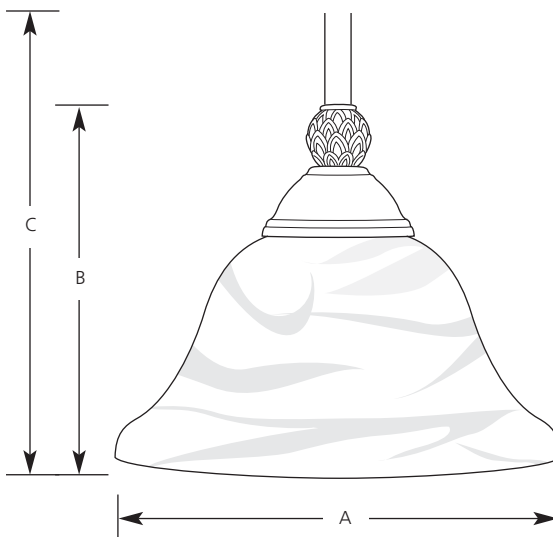

Type _____
 -42 -86
 P5040

Catalog No.	Finish		Lamping	Dimensions (Inches)		
	Seabrook	Burnished Chestnut		A	B	C
P5040	-42	-86	1 (m) 100w	8-3/4	6-3/4	61-1/2

Specifications:

General

- Hand painted finish
- Pineapple pattern details
- Decorative stamped canopy
- Antique alabaster glass: 8-21/32" dia. x 4-27/32" ht., 2" OD hole
- Steel construction
- Two 12" and two 15" sections of matching stem supplied. Stems have internal thread couplers to attain various desired lengths.
- Companion fixtures: Chandeliers, Hall & Foyer, Close-to-Ceiling, Wall Sconce, Bath and Vanity

Mounting

- Stem hung ceiling mount
- Covers outlet box
- Canopy has a hang straight (90 degree) swivel for the stem
- Mounting strap for outlet box included
- Canopy 6" dia.

Electrical

- 10 feet of wire
- Medium based ceramic socket
- Threaded socket ring secures glass
- Pre-wired