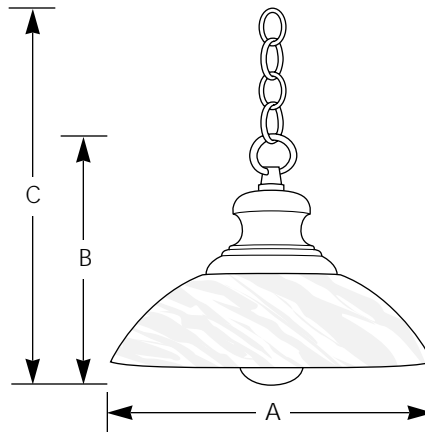

Type	-30	-56	-57
P5014	<input type="checkbox"/>	<input type="checkbox"/>	<input type="checkbox"/>
P5015	<input type="checkbox"/>	<input type="checkbox"/>	<input type="checkbox"/>

Catalog No.	Finish			Lamping	Dimensions (Inches)		
	Textured White	Antique Bisque	Copper Verde		A	B	C
P5014	-30	-56	-57	1 (m) 100w	10	7-1/4	42
P5015	-30	-56	-57	1 (m) 150w	20	11-1/4	42

**Specifications:**

General

- Steel construction
- Hand-painted finishes
- Faux Tiffany Art glass
- P5014 - 3' of 11-gauge chain
- P5015 - 3' of 9-gauge chain
- Companion chandeliers, foyer, close-to-ceiling, and wall sconce

Electrical

- P5014 supplied with 10 feet of wire
- P5015 supplied with 15 feet of wire
- Ceramic sockets
- Pre-wired

Labeling

- UL-CUL listed

Mounting

- Chain-hung ceiling
- Covers outlet box
- Mounting strap for outlet box included
- Glass is retained by threaded socket rings
- Canopy 5" dia.