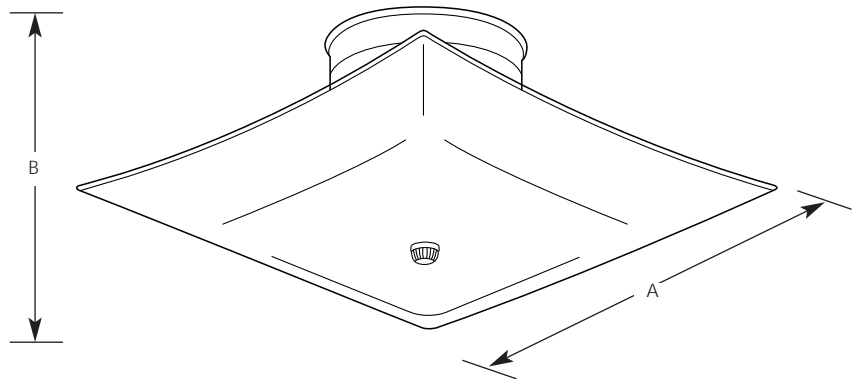

Type _____
 -30
 P4961

Catalog No.	Finish White	Lamping	Dimensions (Inches)	
			A	B
P4961	-30	2 (m) 60w	12	5-1/2

Specifications:

General

- White square bent glass shade
- The glass shade is set off the ceiling to provide generous up lighting
- White painted finish on canopy
- Steel construction

Electrical

- Medium based phenolic socket
- Pre-wired

Labeling

- UL-CUL Dry Location listed

Mounting

- Ceiling mount
- Covers outlet box
- Mounting strap for outlet box included
- Canopy is 4-3/8" diameter