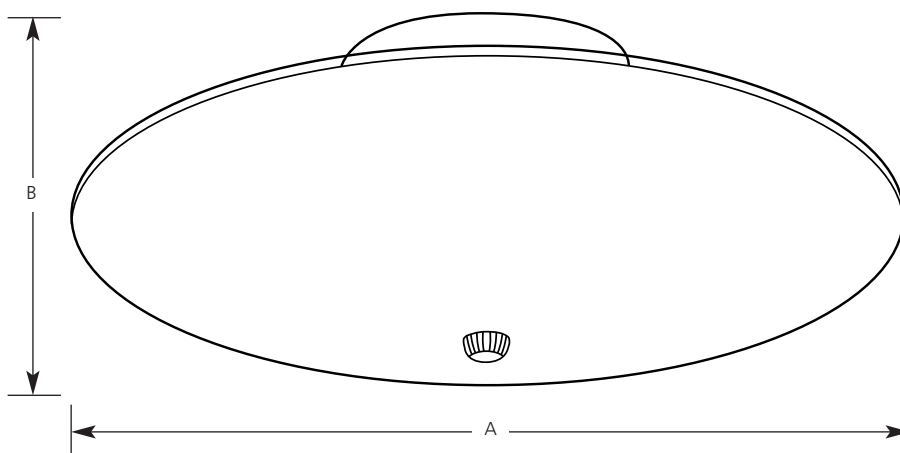

Type _____

-30

P4609

P4610

Catalog No.	Finish	Lamping	Dimensions (Inches)	
	White		A	B
P4609	-30	2 (m) 60w	12	5-1/2
P4610	-30	3 (m) 100w	14-1/2	7

Specifications:

General

- White round bent glass shade
- The glass shade is set off the ceiling to provide generous up lighting
- White painted finish
- Steel construction

Electrical

- Medium based phenolic socket
- Pre-wired

Labeling

- UL-CUL Dry Location listed

Mounting

- Ceiling mount
- Covers outlet box
- Mounting strap for outlet box included
- Canopy is 4-3/4" diameter