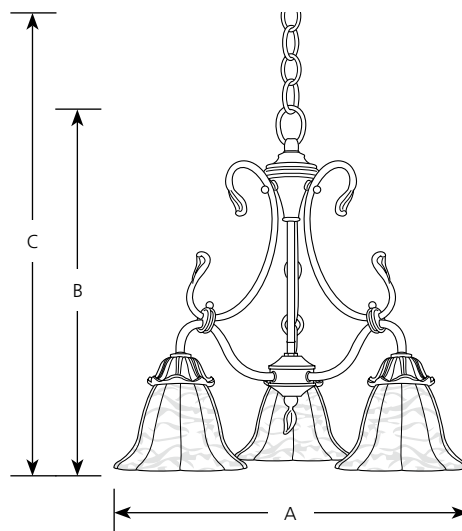

Type _____
 -84
 P4285

Catalog No.	Finish	Lamping	Dimensions (Inches)		
	Espresso		A	B	C
P4285	-84	3 (m) 100w	20-5/8	19-3/4	95

Specifications:

General

- Frosted Nutmeg glass: 7-1/8" x 5" tall
- Espresso finish

Lamping

- Medium base sockets

Mounting

- Canopy covers a standard recessed octagonal 4" outlet box
- Mounting hardware supplied
- Canopy finish matches fixture finish
- Six feet of 9-gauge steel chain

Electrical

- 15 feet of wire supplied

Labeling

- UL dry location listed