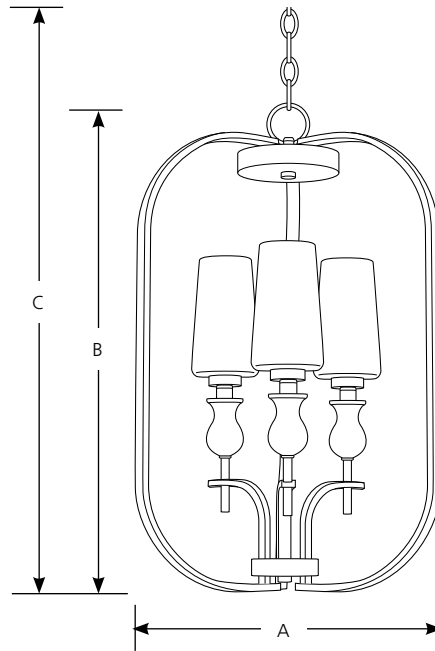

Incandescent

LadyLuck

Hall & Foyer

Type \_\_\_\_\_  
-104

P3960

Catalog No.	Finish		Lamping	Dimensions (Inches)		
	Polished Nickel			A	B	C
P3960	-104		3 (c) 60w	18	26	99

**Specifications:**

General

- Opal etched glass mouth-blown shades: 3-11/16" dia., 6-13/16" ht.
- Plated Polished Nickel (-104) finish
- Steel construction
- Six feet of 9 gauge chain supplied.
- Companion Chandelier, Hall and Foyer, Pendant, Sconce, fixtures are available

Electrical

- Candelabra base phenolic sockets
- 15 feet of wire supplied
- Pre-wired

Labeling

- UL-CUL Dry location listed

Mounting

- Ceiling chain mount
- Canopy covers a standard 4" hexagonal recessed outlet box
- Mounting strap for outlet box included