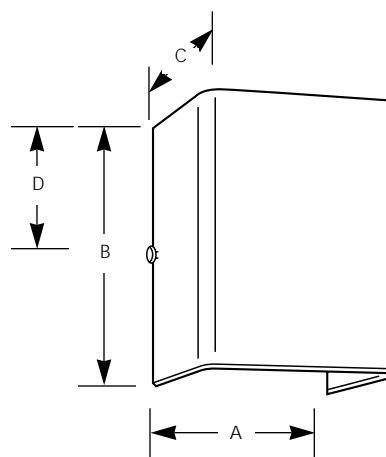

Type _____

-30

P3892

P3893

Catalog No.	Finish White Acrylic	Lamping	Dimensions (Inches)			
			A	B	C	D
P3892	-30	1 (m) 60w	6	8	5-3/4	4
P3893	-30	2 (m) 60w	6	16	5-3/4	8

Specifications:

General

- White shatter resistant acrylic diffuser
- Steel construction

Electrical

- Medium based phenolic sockets
- Pre-wired

Mounting

- Vertical wall mount
- Covers outlet box
- Wall plate is 4-5/8" square
- Mounting strap included to mount to outlet box

Labeling

- UL-CUL listed