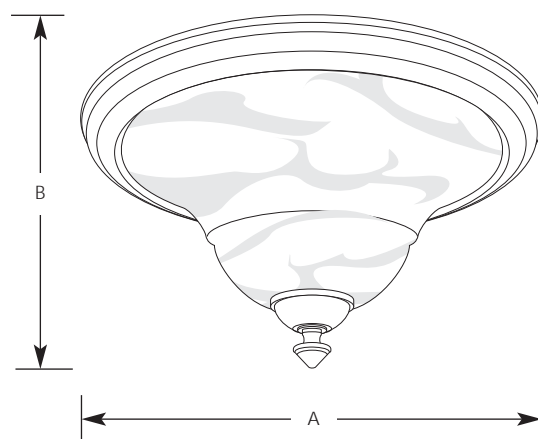

Type \_\_\_\_\_  
 -84  
 P3717   
 P3718

Catalog No.	Finish Espresso	Dimensions (Inches)		
		Lamping	A	B
P3717	-84	1 (m) 60w	12	6-3/4
P3718	-84	3 (m) 60w	17	9

**Specifications:**

General

- Etched watermark glass shade
- Steel construction
- Hand painted espresso finish
- Companion wall bracket, chandeliers, pendants, hall & foyer, close to ceiling, and bath & vanity units

Electrical

- Ceramic medium based sockets
- Pre-wired

Labeling

- UL-CUL listed

Mounting

- Flush ceiling
- Housing covers a standard recessed 4" octagonal outlet box
- Mounting strap for outlet box included