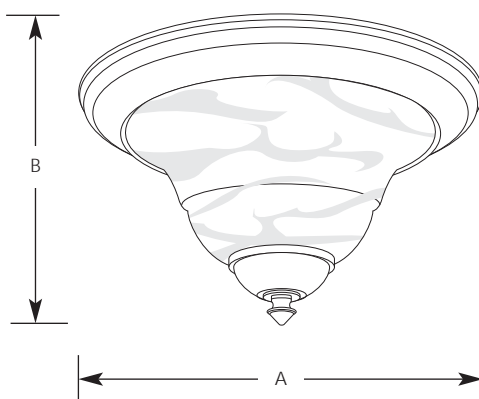

Type \_\_\_\_\_  
 -84  
 P3717   
 P3718

Catalog No.	Finish Espresso	Dimensions (Inches)		
		Lamping	A	B
P3717	-84	1 (m) 60w	12	6-3/4
P3718	-84	3 (m) 60w	17	9

**Specifications:**

General

- Etched watermark glass shade
- Steel construction
- Hand painted espresso finish
- Companion wall bracket, chandeliers, pendants, hall & foyer, close to ceiling, and bath & vanity units

Electrical

- Ceramic medium based sockets
- Pre-wired

Labeling

- UL-CUL listed

Mounting

- Flush ceiling
- Housing covers a standard recessed 4" octagonal outlet box
- Mounting strap for outlet box included