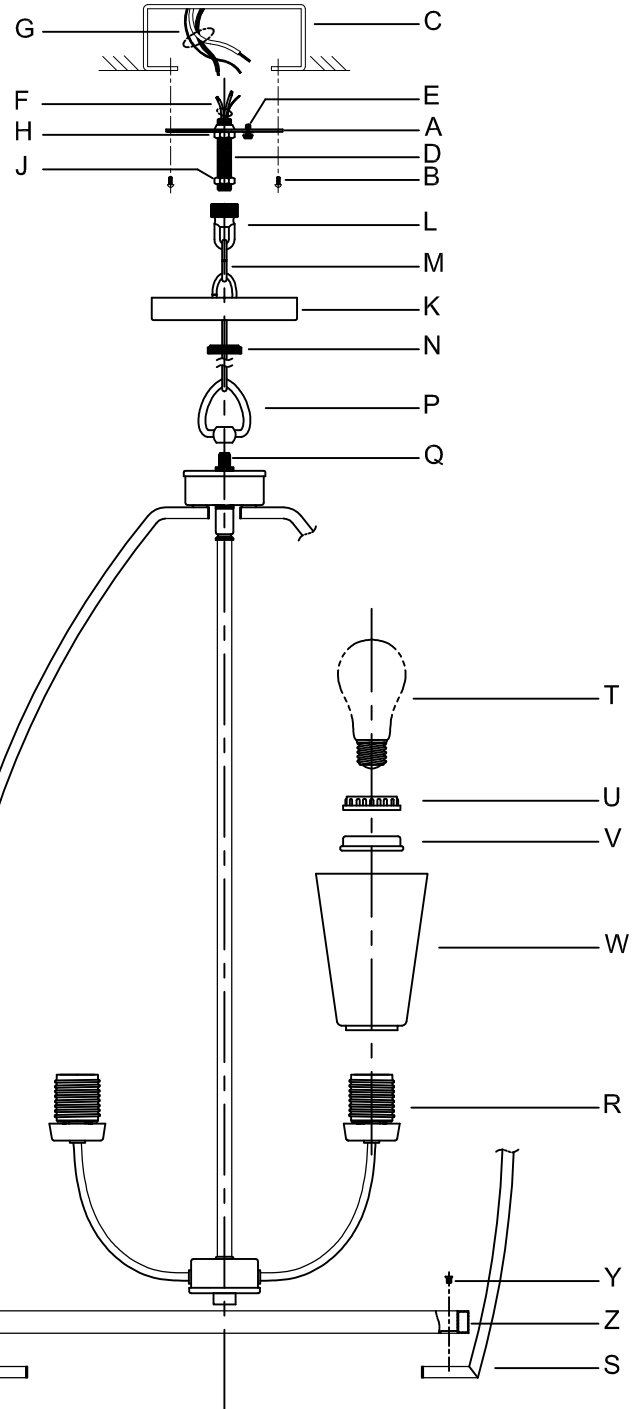

Assembly & Installation Instructions

CAUTION: Read instructions carefully and turn electricity off at main circuit breaker panel before beginning installation.

3571

WARNING - If any Special Control Devices are used with this Fixture, Follow the Instructions Carefully to assure full compliance with N.E.C. requirements. If there are any questions, contact a Qualified Electrical Contractor.

CAUTION - All glass is fragile, use care when handling Glass component(s) and or Lamp(s).

WARNING - This product contains chemicals known to the State of California to cause cancer, birth defects and /or other reproductive harm. Thoroughly wash hands after installing, handling, cleaning, or otherwise touching this product.

ASSEMBLY STEPS:

PASOS PARA ENSAMBLAR:

MODE D'ASSEMBLAGE:

1. D,E → A
2. B,A → C
3. H,J,L → D (TO LOCK) (APRETAR)
4. J → L (À VERROUILLER)
5. F → P
6. P → Q
7. M → P
8. N,K → M
9. M → L
10. F → M,N,K,L,D
11. F → G
12. N,K → L
13. Y,Z → S
14. W,V,U → R
15. T → R

ADJUST HEIGHT WITH "D"
H → A (TO LOCK)

AJUSTA LA ALTURA CON "D"
H → A (APRETAR)

RÉGLEZ LA HAUTEUR AVEC "D"
H → A (À VERROUILLER)

B, C, G & T
(NOT FURNISHED)
(NO INCLUIDA)
(NON FOURNIE)