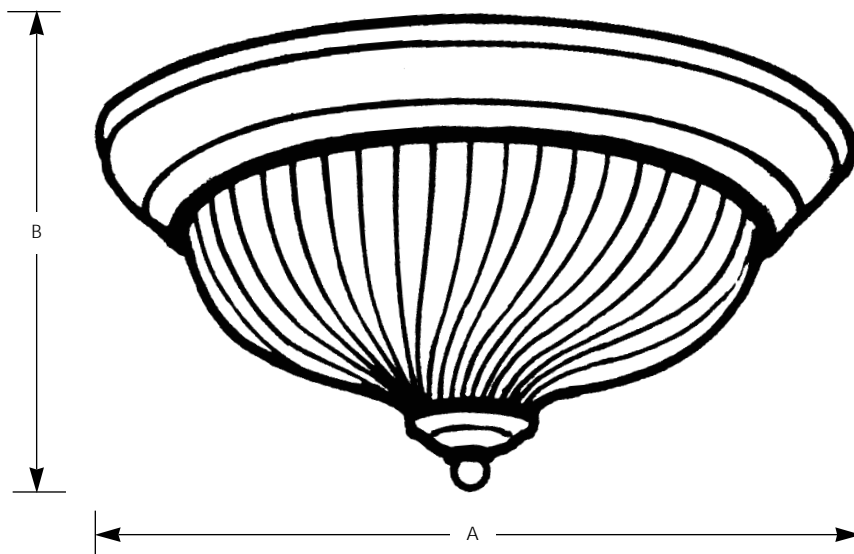

Incandescent

Swirled Glass
Painted Finish
Flush Mount

Close-to-Ceiling

Type	-07	-30
P3536	<input type="checkbox"/>	<input type="checkbox"/>
P3537	<input type="checkbox"/>	<input type="checkbox"/>
P3538	<input type="checkbox"/>	<input type="checkbox"/>

Catalog No.	Finish		Lamping	Dimensions (Inches)	
	Rust	White		A	B
P3536	-07	-30	2 (m) 60w	11-3/4	6
P3537	-07	-30	2 (m) 60w	13-1/4	6
P3538	-07	-30	3 (m) 60w	15-1/4	6-1/4

Specifications:

General

- Satin etched swirled glass
- Painted Rust (-07) or White (-30) finishes
- Steel construction
- Fiberglass insulated