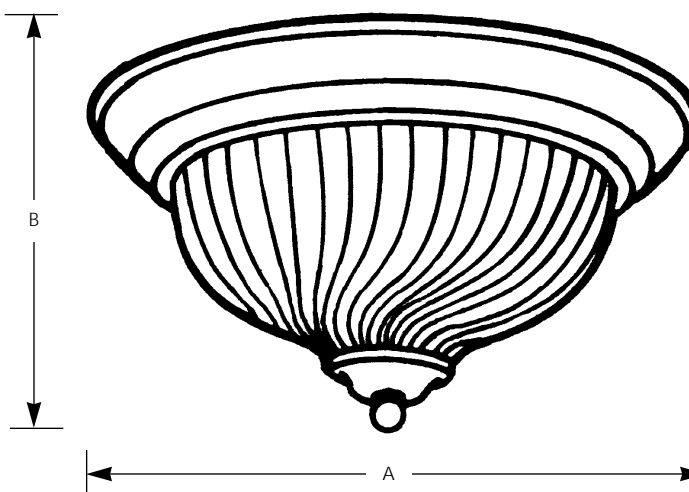

Type _____

-10

P3533

P3534

P3535

Catalog No.	Finish	Lamping	Dimensions (Inches)	
	Polished Brass		A	B
P3533	-10	2 (m) 60w	11-3/4	6
P3534	-10	2 (m) 60w	13-1/4	6
P3535	-10	3 (m) 60w	15-1/4	6-1/4

Specifications:

General

- Clear swirled glass
- Polished Brass finish
- Steel construction
- Fiberglass insulated
- Companion semi-flush unit available

Mounting

- Ceiling mount
- Covers outlet box
- Keyhole slots for easy mounting