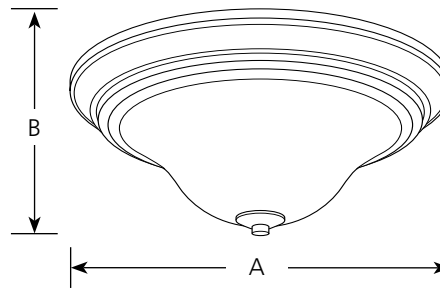

Incandescent

Spirit

Close-To-Ceiling

Type \_\_\_\_\_

-20    -144

P3506       

Catalog No.	Finish		Lamping	Dimensions (Inches)	
	Antique Bronze	Pebbles		A	B
P3506	-20	-144	2 (m) 75w	15-1/8	6-1/2

**Specifications:**

General

- Light Umber Etched glass bowl: 11-13/16" dia.
- Painted Antique Bronze (-20), Pebbles (-144) finishes
- Steel construction
- Companion Bath and Vanity, Chandelier, Close-to-ceiling, Hall and Foyer, Pendant, Sconce, fixtures are available

Mounting

- Ceiling flush mount
- Ceiling pan covers a standard 4" hexagonal recessed outlet box
- Mounting strap for outlet box included

Electrical

- Medium base ceramic sockets
- 6" of wire supplied
- Pre-wired