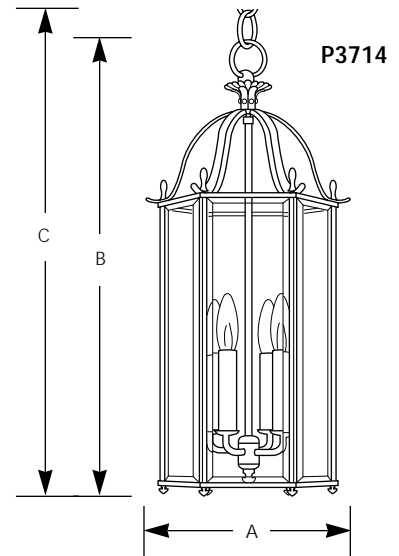

Type _____

-10

P3712

P3713

P3714

P3715

Catalog No.	Finish	Lamping	Dimensions (Inches)		
	Polished Brass		A	B	C
P3712	-10	3 (c) 60w	9-3/4	12	42
P3713	-10	4 (c) 60w	9-3/4	17-3/4	42
P3714	-10	4 (c) 60w	9-3/4	22	60
P3715	-10	6 (c) 60w	12-3/4	25	60

Specifications:

General

- Polished Brass
- Steel construction
- Clear beveled glass panels
- Six sided
- 9 gauge chain length - P3712 - 30 inches, P3713 - 2 feet, P3714 & P3715 - 3 feet
- Companion close to ceiling units

Mounting

- Chain hung ceiling
- Covers outlet box
- Mounting strap for outlet box included
- Canopy 5-5/8" diameter

Electrical

- Phenolic candelabra based sockets
- 10 feet of wire on P3712. The others have 15 feet of wire.
- White candle covers
- Pre-wired