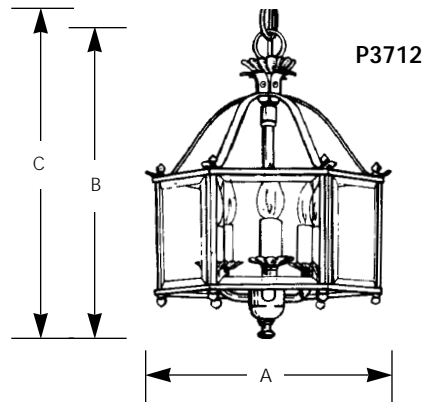

Type _____

-10

P3712

P3713

P3714

P3715

Catalog No.	Finish	Lamping	Dimensions (Inches)		
	Polished Brass		A	B	C
P3712	-10	3 (c) 60w	9-3/4	12	42
P3713	-10	4 (c) 60w	9-3/4	17-3/4	42
P3714	-10	4 (c) 60w	9-3/4	22	60
P3715	-10	6 (c) 60w	12-3/4	25	60

Specifications:

General

- Polished Brass
- Steel construction
- Clear beveled glass panels
- Six sided
- 9 gauge chain length - P3712 - 30 inches, P3713 - 2 feet, P3714 & P3715 - 3 feet
- Companion close to ceiling units

Mounting

- Chain hung ceiling
- Covers outlet box
- Mounting strap for outlet box included
- Canopy 5-5/8" diameter

Electrical

- Phenolic candelabra based sockets
- 10 feet of wire on P3712. The others have 15 feet of wire.
- White candle covers
- Pre-wired