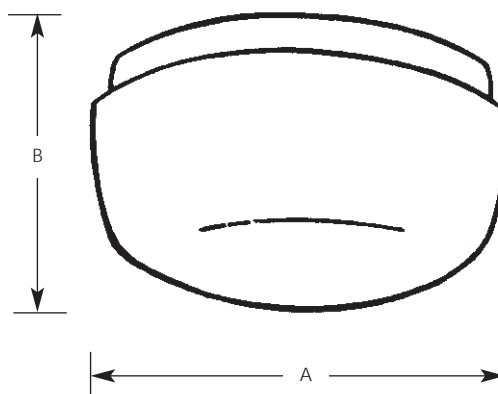

Type \_\_\_\_\_  
 -60  
 P3526

Catalog No.	Finish	Lamping	Dimensions (Inches)	
			A	B
P3526	White -60	1 (m) 100w	10-1/8	5-1/4

**Specifications:**

General

- Round satin opal cased glass diffuser
- Glass diffuser set off ceiling slightly to give floating effect
- Glass diffuser twists on and off for easy servicing
- Full sized white metal pan supports the glass