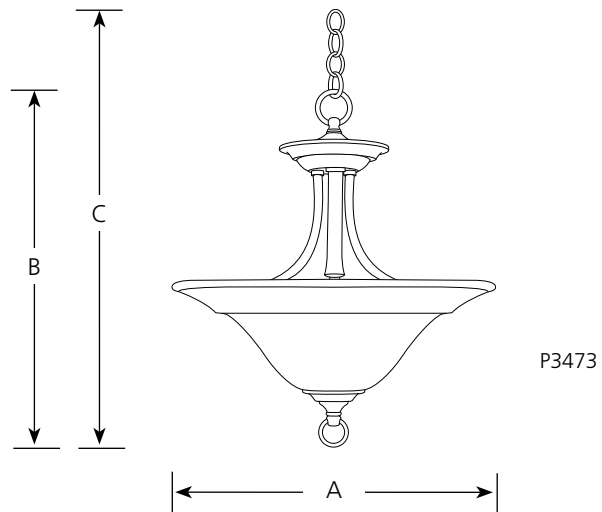

Type _____

	-09	-20
P3473	<input type="checkbox"/>	<input type="checkbox"/>
P3474	<input type="checkbox"/>	<input type="checkbox"/>

Finish

Dimensions (Inches)

Catalog No.	Finish		Lamping	Dimensions (Inches)		
	Brushed Nickel	Antique Bronze		A	B	C
P3473	-09	-20	2 (m) 100w	16	17-1/2	93
P3474	-09	-20	3 (m) 100w	18	24	99

Specifications:

General

- Inverted etched bowl style with slight banding
 - P3473: 18" dia. x 6-1/4" W, 7/16" center hole
 - P3474: 16" dia. x 5-1/2" W, 7/16" center hole
- Oval tubing with pinched ends
- Brushed Nickel (-09) plated finish
- Antique Bronze (-20) hand painted finish
- Steel construction
- 6 feet of 9 gauge chain supplied
- Companion chandelier, hall and foyer, pendant, close to ceiling, wall bracket, and bath and vanity units

Mounting

- Ceiling chain mounted
- P3473 can also be direct ceiling mounted as a semi-flush unit
- Canopy covers a standard 4" hexagonal outlet box
- Mounting strap for outlet box included

Electrical

- Ceramic medium base sockets
- 15 feet of wire
- Pre-wired

Specifications:

General

- Inverted etched bowl style with slight banding
 - P3473: 18" dia. x 6-1/4" W, 7/16" center hole
 - P3474: 16" dia. x 5-1/2" W, 7/16" center hole
- Oval tubing with pinched ends
- Brushed Nickel (-09) is plated
- Antique Bronze (-20) is hand painted
- Steel construction
- 6 feet of 9 gauge chain supplied
- Companion chandelier, hall and foyer, pendant, close to ceiling, wall bracket, and bath and vanity units
- Energy Star Certified