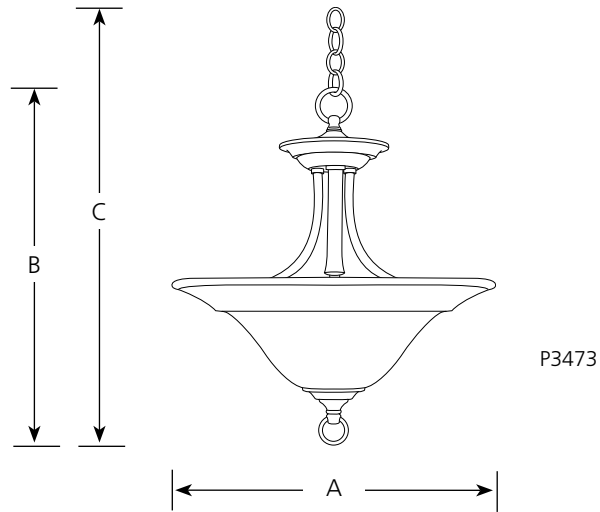

Specifications:

General

- Inverted etched bowl style with slight banding
 - P3473: 18" dia. x 6-1/4" W, 7/16" center hole
 - P3474: 16" dia. x 5-1/2" W, 7/16" center hole
- Oval tubing with pinched ends
- Brushed Nickel (-09) plated finish
- Antique Bronze (-20) hand painted finish
- Steel construction
- 6 feet of 9 gauge chain supplied
- Companion chandelier, hall and foyer, pendant, close to ceiling, wall bracket, and bath and vanity units

Mounting

- Ceiling chain mounted
- P3473 can also be direct ceiling mounted as a semi-flush unit
- Canopy covers a standard 4" hexagonal outlet box
- Mounting strap for outlet box included

Electrical

- Ceramic medium base sockets
- 15 feet of wire
- Pre-wired

P3474

Finish

Dimensions (Inches)

Catalog No.	Finish		Lamping	Dimensions (Inches)		
	Brushed Nickel	Antique Bronze		A	B	C
P3473	-09EBWB	-20EBWB	2-13w GU24 CFL	16	17-1/2	93
P3474	-09EBWB	-20EBWB	3-13w GU24 CFL	18	24	99

Specifications:

General

- Inverted etched bowl style with slight banding
 - P3473: 18" dia. x 6-1/4" W, 7/16" center hole
 - P3474: 16" dia. x 5-1/2" W, 7/16" center hole
- Oval tubing with pinched ends
- Brushed Nickel (-09) is plated
- Antique Bronze (-20) is hand painted
- Steel construction
- 6 feet of 9 gauge chain supplied
- Companion chandelier, hall and foyer, pendant, close to ceiling, wall bracket, and bath and vanity units
- Energy Star Certified