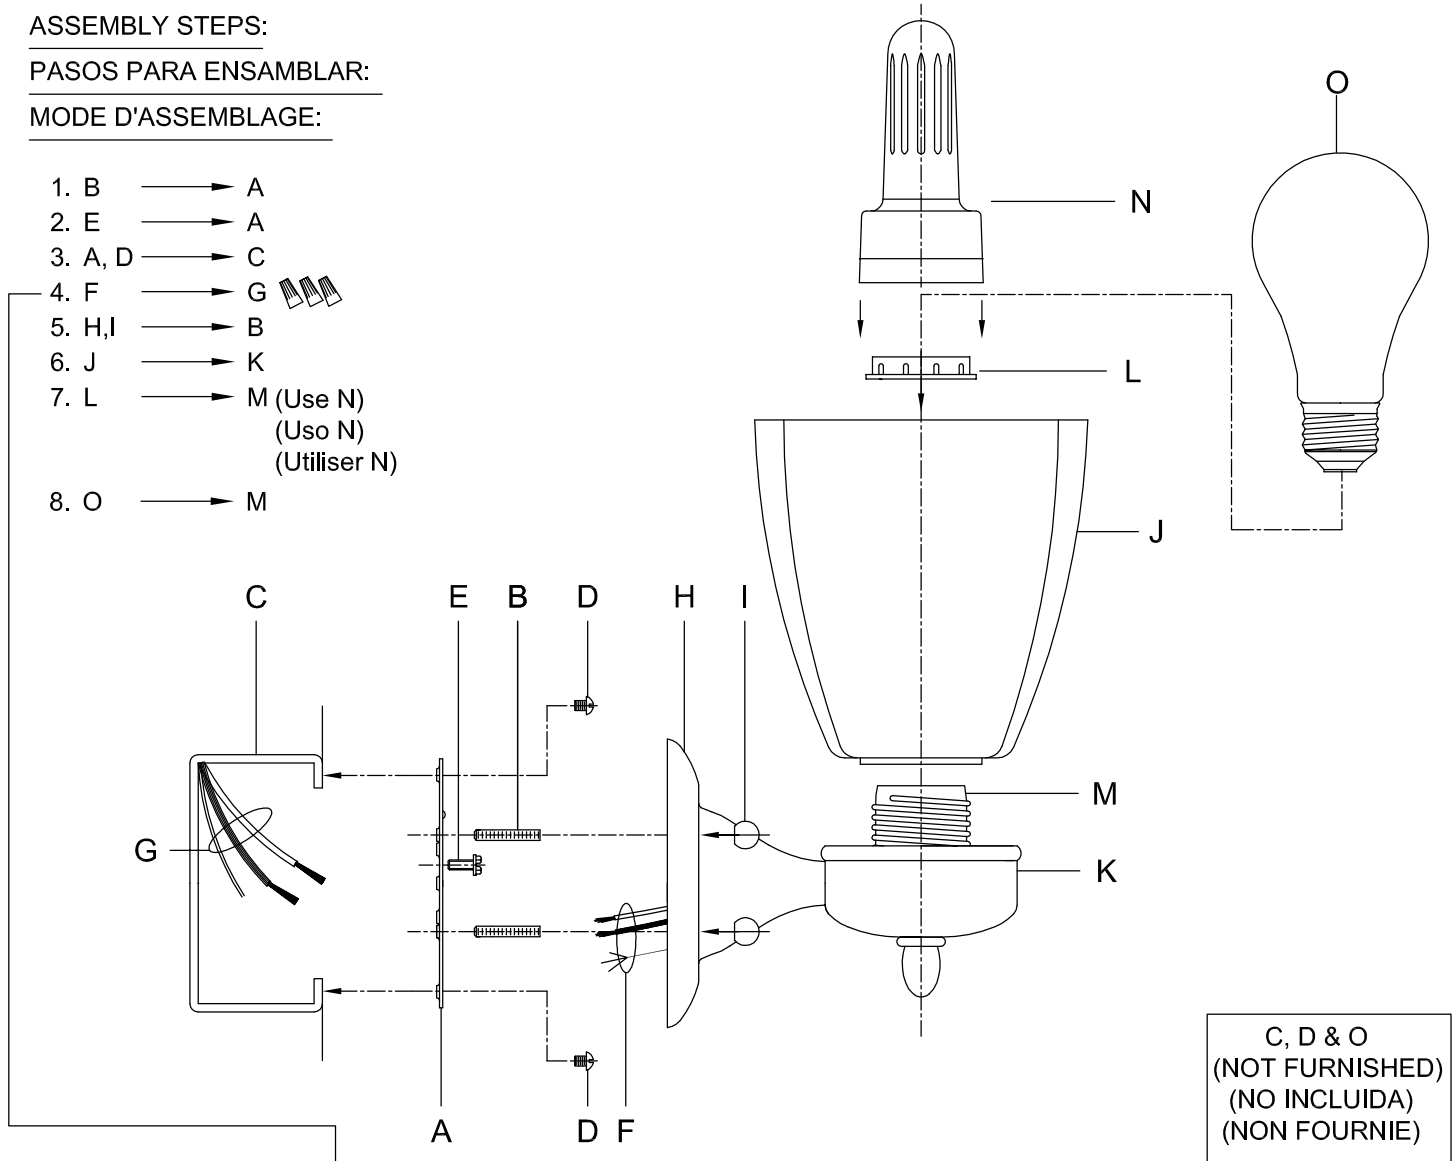

Assembly & Installation Instructions

CAUTION: Read instructions carefully and turn electricity off at main circuit breaker panel before beginning installation.

3240, 3241 & 3242

WARNING - If any Special Control Devices are used with this Fixture, Follow the Instructions Carefully to assure full compliance with N.E.C. requirements. If there are any questions, contact a Qualified Electrical Contractor.

CAUTION - All glass is fragile, use care when handling Glass Shade and lamps.

WARNING - This product contains chemicals known to the State of California to cause cancer, birth defects and /or other reproductive harm. Thoroughly wash hands after installing, handling, cleaning, or otherwise touching this product.

ASSEMBLY STEPS:

PASOS PARA ENSAMBLAR:

MODE D'ASSEMBLAGE:

1. B → A
2. E → A
3. A, D → C
4. F → G
5. H, I → B
6. J → K
7. L → M (Use N)
  (Usó N)
  (Utiliser N)
8. O → M

C, D & O
(NOT FURNISHED)
(NO INCLUIDA)
(NON FOURNIE)