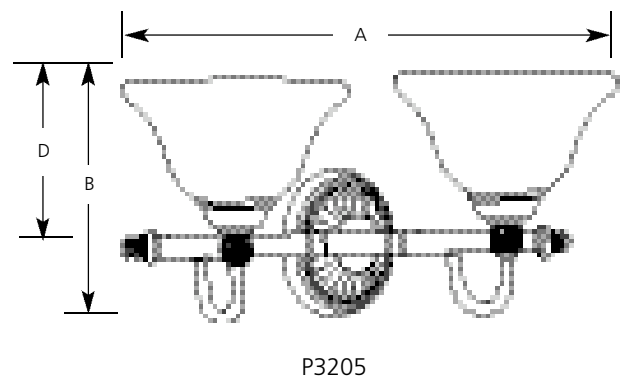

Type _____
 -42 -86
 P3204
 P3205
 P3206
 P3207

Catalog No.	Finish		Lamping	Dimensions (Inches)			
	Seabrook	Chestnut		A	B	C	D
P3204	-42	-86	1 (m) 100w	8-3/4	9-1/4	9-1/4	6-1/4
P3205	-42	-86	2 (m) 100w	16-1/4	9-1/8	9	6-1/8
P3206	-42	-86	3 (m) 100w	25-1/4	9-1/8	9	6-1/8
P3207	-42	-86	4 (m) 100w	34-1/4	9-1/8	9	6-1/8

Specifications:

General

- Antique alabaster glass
- Concealed glass retaining ring
- Hand painted finishes
- Decorative stamped back plate
- Steel construction
- Can be mounted in "up" or "down" position
- Companion fixtures: Chandeliers, Hall & Foyer, Close-to-Ceiling, Pendant, Bath and Vanity

Mounting

- Wall mount
- Covers outlet box
- Mounting strap for outlet box included
- Backplate 6" dia.

Electrical

- Medium based ceramic sockets
- Pre-wired

Labeling

- UL-CUL Damp location listed