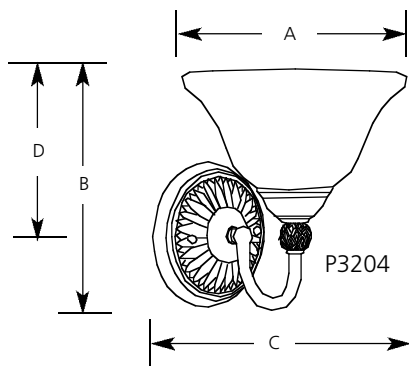

Type _____
 -42 -86
 P3204
 P3205
 P3206
 P3207

Catalog No.	Finish		Lamping	Dimensions (Inches)			
	Seabrook	Chestnut		A	B	C	D
P3204	-42	-86	1 (m) 100w	8-3/4	9-1/4	9-1/4	6-1/4
P3205	-42	-86	2 (m) 100w	16-1/4	9-1/8	9	6-1/8
P3206	-42	-86	3 (m) 100w	25-1/4	9-1/8	9	6-1/8
P3207	-42	-86	4 (m) 100w	34-1/4	9-1/8	9	6-1/8

Specifications:

General

- Antique alabaster glass
- Concealed glass retaining ring
- Hand painted finishes
- Decorative stamped back plate
- Steel construction
- Can be mounted in "up" or "down" position
- Companion fixtures: Chandeliers, Hall & Foyer, Close-to-Ceiling, Pendant, Bath and Vanity

Mounting

- Wall mount
- Covers outlet box
- Mounting strap for outlet box included
- Backplate 6" dia.

Electrical

- Medium based ceramic sockets
- Pre-wired

Labeling

- UL-CUL Damp location listed