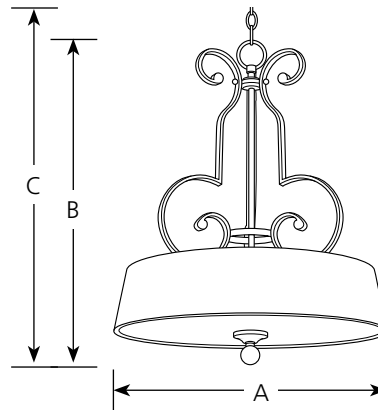

Type \_\_\_\_\_

-144

P3403

Catalog No.	Finish		Lamping	Dimensions (Inches)		
	Pebbles			A	B	C
P3403	-144		3-100w (m)	19-3/4	24-3/4	98-3/8

**Specifications:**

General

- White linen shade
- Painted Pebbles (-144) finish
- Steel construction
- Six feet of 9 gauge chain included
- Companion fixtures are available

Electrical

- A19 base ceramic sockets
- 15 feet of wire supplied
- Pre-wired

Labeling

- UL-CUL Dry location listed

Mounting

- Ceiling chain mount
- Canopy covers a standard 4" hexagonal recessed outlet box
- Mounting strap for outlet box included