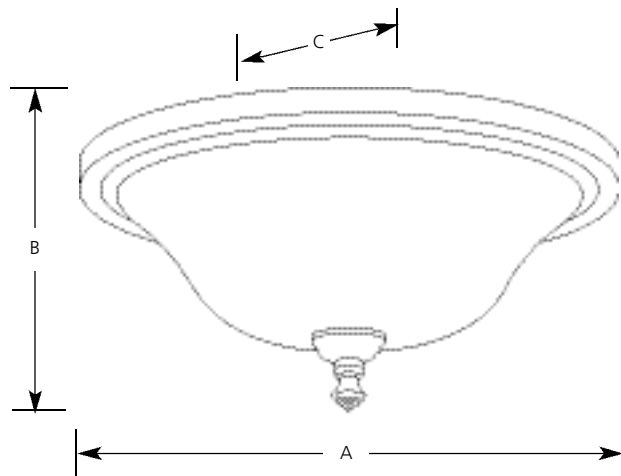

Catalog No.	Aged Pewter	Pearl Nickel	Brushed Nickel	Finish			Lamping	Dimensions (Inches)		
				Polished Brass	Polished Chrome	Venetian Bronze		A	B	C
P3326	-03	-06	-09	-10	-15	-74	2 (m) 60w	16	11-1/4	7
P3327	-03	-06	-09	-10	-15	-74	2 (m) 100w	16	10-7/8	13-7/8

Specifications:

General

- White Opal glass
- Oval design
- P 3326 is flush mount, P3327 is semi-flush mount
- Plated Venetian Bronze finish with highlighted accents. The rest are plated finishes
- Companion fixtures: Semi-flush, Pendants, and Bath and Vanity

Mounting

- Ceiling flush or semi-flush mounted
- Covers a standard recessed 4" octagonal outlet box
- Mounting strap for outlet box included

Electrical

- Pre-wired
- Porcelain sockets

Labeling

- UL-CUL listed
- P3326, flush mount, is UL-CUL damp location listed