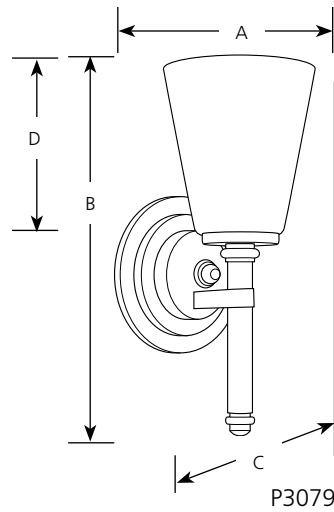

Incandescent

Flirt

Bath & Vanity

Type _____
 -20
 P3079

Catalog No.	Finish		Lamping	Dimensions (Inches)			
	Antique Bronze			A	B	C	D
P3079	-20		1 (m) 100w	5	11-1/4	5-1/4	6-3/8

Specifications:

General

- Opal etched glass shade: 4-3/4" dia.
- Painted Antique Bronze (-20) finish
- Steel construction
- Mounts in "up" or "down" position
- Companion Chandelier, Close-to-ceiling, Hall and Foyer, Pendant, fixtures are available

Mounting

- Back plate covers a standard 4" hexagonal recessed outlet box: 5" dia.
- Mounting strap for outlet box included

Electrical

- Medium base socket

Labeling

- UL/CUL damp location listed

Progress Lighting
 701 Millennium Blvd.
 Greenville, South Carolina
 29607