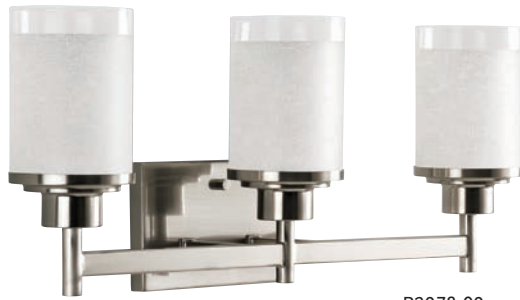

TRANSCEND  **Alexa**

FEATURING A TRANSITIONAL DESIGN STYLE, THIS COLLECTION OFFERS THE BEST OF TRADITIONAL AND MODERN DETAILS. ETCHED LINEN AND CLEAR GLASS.

P2977-09

P2978-09

P2959-09

P2998-09

Chandelier
pg 64

Close-to-ceiling
pg 298

ONE-LIGHT BATH
P2959-09 Brushed Nickel
Size: 4-1/2" W., 9-1/4" ht.
Extends 6-1/8".
Lamp: One medium base lamp, 100w max.

TWO-LIGHT BATH
P2977-09 Brushed Nickel
Size: 13" W., 9-3/8" ht.
Extends 6-1/8".
Lamps: Two medium base lamps, each 100w max.

THREE-LIGHT BATH
P2978-09 Brushed Nickel
Size: 22" W., 9-3/8" ht.
Extends 6-1/8".
Lamps: Three medium base lamps, each 100w max.

FOUR-LIGHT BATH
P2998-09 Brushed Nickel
Size: 31" W., 9-1/2" ht.
Extends 6-1/8".
Lamps: Four medium base lamps, each 100w max.