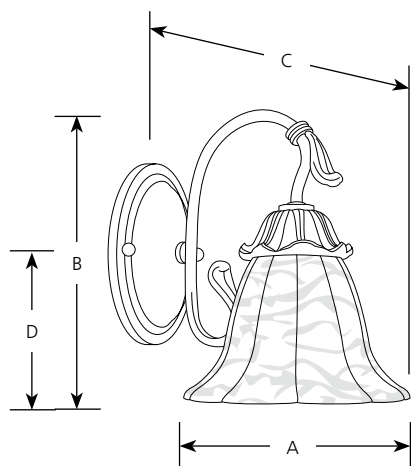

Type _____
 -84
 P3176
 P3177
 P3178
 P3179

Catalog No.	Finish	Lamping	Dimensions (Inches)			
	Espresso		A	B	C	D
P3176	-84	1 (m) 100w	7-1/8	9-3/8	9-3/8	
P3177	-84	2 (m) 100w	19-1/4	8-1/4	9-3/8	
P3178	-84	3 (m) 100w	26-3/4	8-1/4	9-3/8	
P3179	-84	4 (m) 100w	33-3/8	8-1/4	9-3/8	

P3176

P3178

Specifications:

General

- Frosted Nutmeg glass: 7-1/8" dia. x 5" tall
- Espresso finish

Lamping

- Medium base sockets

Mounting

- Canopy covers a standard recessed octagonal 4" outlet box
- Mounting hardware supplied
- Canopy finish matches fixture finish
- P3176 backplate: Oval 6-1/8" x 4-1/4" wide
- P3177 backplate: Oval 4-1/2" tall x 9" wide
- P3178, P3179 backplate: Oval 4-1/2" tall x 12" wide