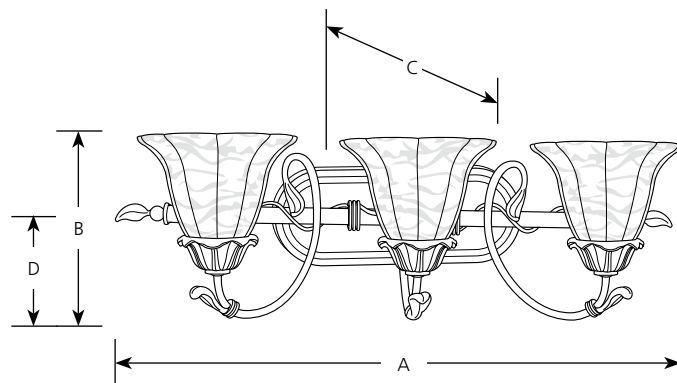

Type _____
 -84
 P3176
 P3177
 P3178
 P3179

Catalog No.	Finish	Lamping	Dimensions (Inches)			
	Espresso		A	B	C	D
P3176	-84	1 (m) 100w	7-1/8	9-3/8	9-3/8	
P3177	-84	2 (m) 100w	19-1/4	8-1/4	9-3/8	
P3178	-84	3 (m) 100w	26-3/4	8-1/4	9-3/8	
P3179	-84	4 (m) 100w	33-3/8	8-1/4	9-3/8	

P3176

P3178

Specifications:

General

- Frosted Nutmeg glass: 7-1/8" dia. x 5" tall
- Espresso finish

Lamping

- Medium base sockets

Mounting

- Canopy covers a standard recessed octagonal 4" outlet box
- Mounting hardware supplied
- Canopy finish matches fixture finish
- P3176 backplate: Oval 6-1/8" x 4-1/4" wide
- P3177 backplate: Oval 4-1/2" tall x 9" wide
- P3178, P3179 backplate: Oval 4-1/2" tall x 12" wide