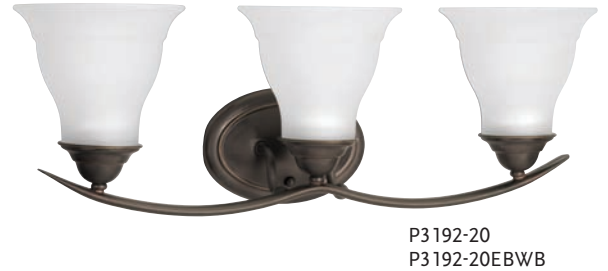

**P3190-15** Polished Chrome

**P3190-20** Antique Bronze

Size: 6-1/2" W., 7-1/2" ht.

Extends 9".

Lamp: One medium base lamp, 100w max.

**ONE-LIGHT CFL BATH**

**P3190-09EBWB** Brushed Nickel

**P3190-20EBWB** Antique Bronze

Size: 6-1/2" W., 7-1/2" ht.

Extends 9".

Lamp: One 13w GU24 CFL lamp, included.

**TWO-LIGHT BATH**

**P3191-09** Brushed Nickel

**P3191-15** Polished Chrome

**P3191-20** Antique Bronze

Size: 17-1/2" W., 8-1/8" ht.

Extends 7-1/2".

Lamps: Two medium base lamps, each 100w max.

**TWO-LIGHT CFL BATH**

**P3191-09EBWB** Brushed Nickel

**P3191-20EBWB** Antique Bronze

Size: 17-1/2" W., 8-1/8" ht.

Extends 7-1/2".

Lamps: Two 13w GU24 CFL lamps, included.

All fixtures on these pages mount up or down.

progresslighting.com

P3191-15

P3192-20  
P3192-20EBWB

P3192-15

P3193-20  
P3193-20EBWB

P3190-09  
P3190-09EBWB

P3190-20  
P3190-20EBWB