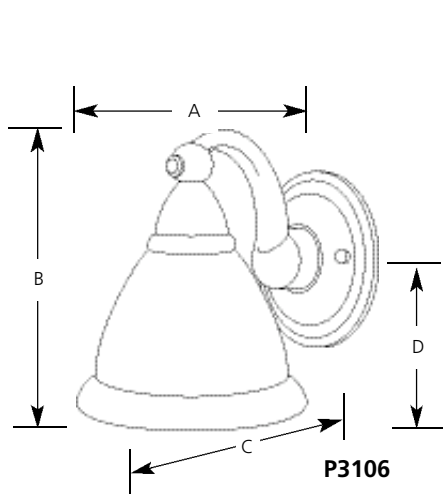

Type	_____	
	-15	-32
P3106	<input type="checkbox"/>	<input type="checkbox"/>
P3107	<input type="checkbox"/>	<input type="checkbox"/>
P3108	<input type="checkbox"/>	<input type="checkbox"/>

Catalog No.	Finish		Dimensions (Inches) Lamping	A	B	C	D
	Polished Chrome	Matte Chrome					
P3106	-15	-32	1 (m) 100w	6-7/8	8	8-3/4	4-1/2*
P3107	-15	-32	2 (m) 100w	16-1/4	8	8-3/4	4-1/2*
P3108	-15	-32	3 (m) 100w	24-3/8	8	8-3/4	4-1/2*

* Glass up

Specifications:

General

- Designed to match Delta Faucet Botanical style products
- Satin opal glass
- Concealed glass retainer
- Chrome finish with chrome plug installed in face of support arms
- Color insert plugs included to replace chrome in the following colors:
 - Brass
 - White Porcelain
 - Ocean Cruise Blue
 - Mesa Verde Green
 - Orange Spice
 - Vreeland Red

Mounting

- Wall mount
- Covers outlet box
- Mounting strap for outlet box included
- Canopy 5-1/2" dia.

Electrical

- Medium base ceramic sockets
- Threaded socket ring secures glass
- Pre-wired

Labeling

- UL-CUL damp location listed