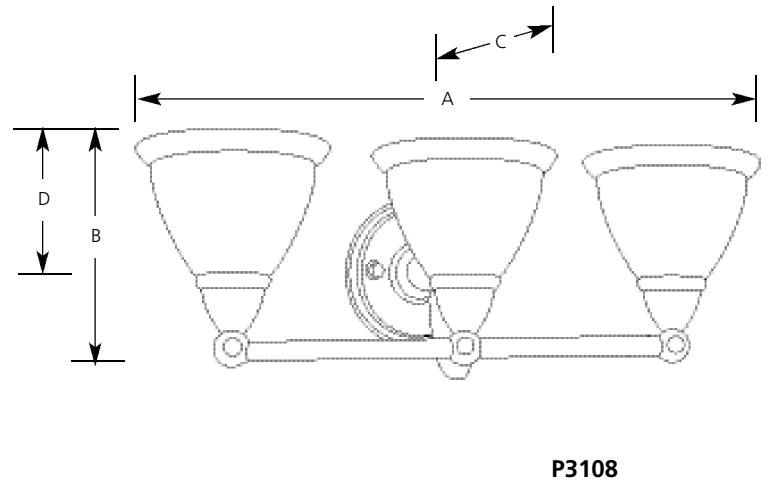

Type	_____	
	-15	-32
P3106	<input type="checkbox"/>	<input type="checkbox"/>
P3107	<input type="checkbox"/>	<input type="checkbox"/>
P3108	<input type="checkbox"/>	<input type="checkbox"/>

Catalog No.	Finish		Dimensions (Inches) Lamping	A	B	C	D
	Polished Chrome	Matte Chrome					
P3106	-15	-32	1 (m) 100w	6-7/8	8	8-3/4	4-1/2*
P3107	-15	-32	2 (m) 100w	16-1/4	8	8-3/4	4-1/2*
P3108	-15	-32	3 (m) 100w	24-3/8	8	8-3/4	4-1/2*

* Glass up

Specifications:

General

- Designed to match Delta Faucet Botanical style products
- Satin opal glass
- Concealed glass retainer
- Chrome finish with chrome plug installed in face of support arms
- Color insert plugs included to replace chrome in the following colors:
 - Brass
 - White Porcelain
 - Ocean Cruise Blue
 - Mesa Verde Green
 - Orange Spice
 - Vreeland Red

Mounting

- Wall mount
- Covers outlet box
- Mounting strap for outlet box included
- Canopy 5-1/2" dia.

Electrical

- Medium base ceramic sockets
- Threaded socket ring secures glass
- Pre-wired

Labeling

- UL-CUL damp location listed