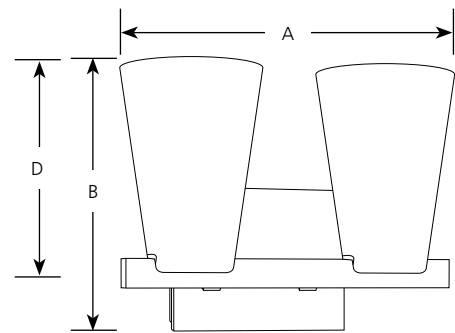

Incandescent

Rock-On

Bath & Vanity

Type _____
-124WB

- P3100
- P3109
- P3112
- P3113

Catalog No.	Finish	Lamping	Dimensions (Inches)			
	Copper Bronze		A	B	C	D
P3100	-124WB	1 (c) (Krypton) 60w (included)	5	8-7/8	6-1/8	6-7/8
P3109	-124WB	2 (c) (Krypton) 60w (included)	11-3/4	8-7/8	6-1/8	6-7/8
P3112	-124WB	3 (c) (Krypton) 60w (included)	18-3/4	8-7/8	6-1/8	6-7/8
P3113	-124WB	4 (c) (Krypton) 60w (included)	25-3/4	8-7/8	6-1/8	6-7/8

side view

P3100

P3109

Specifications:

General

- Opal etched glass shade: 4-3/4" dia., 6-3/4" ht.
- Plated Copper Bronze (-124WB) finish
- Steel construction
- Mounts in "up" or "down" position
- Companion Bath and Vanity, Chandelier, Hall and Foyer, Pendant, fixtures are available

Mounting

- Wall mount
- Back plate covers a standard 4" hexagonal recessed outlet box
P3100: 5" W., 5" ht., 7/8" deep depth
P3109: 6-7/8" W., 5" ht., 7/8" deep depth
P3112, P3113: 8-1/8" W., 5" ht., 7/8" deep depth
- Mounting strap for outlet box included