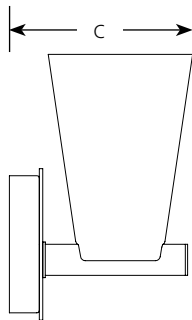

Incandescent

Rock-On

Bath & Vanity

Type _____
-124WB

- P3100
- P3109
- P3112
- P3113

Catalog No.	Finish	Lamping	Dimensions (Inches)			
	Copper Bronze		A	B	C	D
P3100	-124WB	1 (c) (Krypton) 60w (included)	5	8-7/8	6-1/8	6-7/8
P3109	-124WB	2 (c) (Krypton) 60w (included)	11-3/4	8-7/8	6-1/8	6-7/8
P3112	-124WB	3 (c) (Krypton) 60w (included)	18-3/4	8-7/8	6-1/8	6-7/8
P3113	-124WB	4 (c) (Krypton) 60w (included)	25-3/4	8-7/8	6-1/8	6-7/8

side view

P3100

P3109

Specifications:

General

- Opal etched glass shade: 4-3/4" dia., 6-3/4" ht.
- Plated Copper Bronze (-124WB) finish
- Steel construction
- Mounts in "up" or "down" position
- Companion Bath and Vanity, Chandelier, Hall and Foyer, Pendant, fixtures are available

Mounting

- Wall mount
- Back plate covers a standard 4" hexagonal recessed outlet box
P3100: 5" W., 5" ht., 7/8" deep depth
P3109: 6-7/8" W., 5" ht., 7/8" deep depth
P3112, P3113: 8-1/8" W., 5" ht., 7/8" deep depth
- Mounting strap for outlet box included