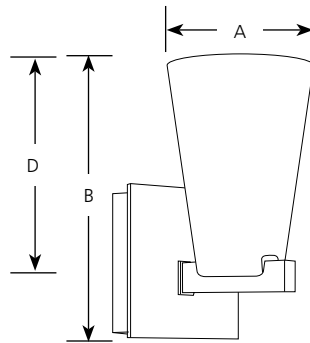

Incandescent

Rock-On

Bath & Vanity

Type _____
-124WB

- P3100
- P3109
- P3112
- P3113

Catalog No.	Finish	Lamping	Dimensions (Inches)			
	Copper Bronze		A	B	C	D
P3100	-124WB	1 (c) (Krypton) 60w (included)	5	8-7/8	6-1/8	6-7/8
P3109	-124WB	2 (c) (Krypton) 60w (included)	11-3/4	8-7/8	6-1/8	6-7/8
P3112	-124WB	3 (c) (Krypton) 60w (included)	18-3/4	8-7/8	6-1/8	6-7/8
P3113	-124WB	4 (c) (Krypton) 60w (included)	25-3/4	8-7/8	6-1/8	6-7/8

side view

P3100

P3109

Specifications:

General

- Opal etched glass shade: 4-3/4" dia., 6-3/4" ht.
- Plated Copper Bronze (-124WB) finish
- Steel construction
- Mounts in "up" or "down" position
- Companion Bath and Vanity, Chandelier, Hall and Foyer, Pendant, fixtures are available

Mounting

- Wall mount
- Back plate covers a standard 4" hexagonal recessed outlet box
P3100: 5" W., 5" ht., 7/8" deep depth
P3109: 6-7/8" W., 5" ht., 7/8" deep depth
P3112, P3113: 8-1/8" W., 5" ht., 7/8" deep depth
- Mounting strap for outlet box included