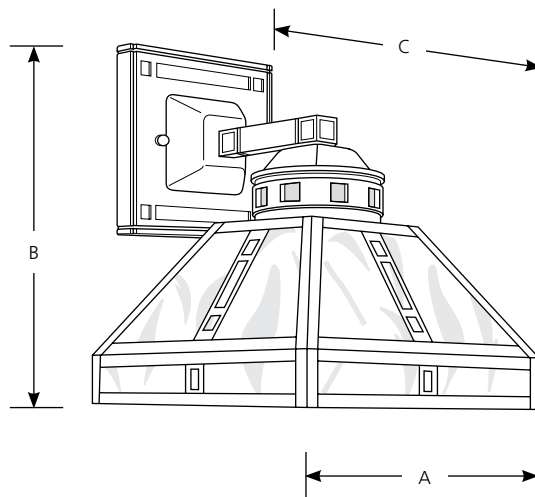

Type \_\_\_\_\_  
 -46  
 P2900

Catalog No.	Finish	Lamping	Dimensions (Inches)		
	Weathered Bronze		A	B	C
P2900	-46	1 (m) 100w	8-1/2	10-1/4	9-3/4

**Specifications:**

General

- Hand painted finish with gold highlights
- Die cast aluminum back plate
- Honey Art glass replaceable
- Honey Art glass accent panels in socket cup
- Unique Mission styling
- Detailed cast components
- Can be mounted in glass up or down position
- Companion fixtures: chandelier, close-to-ceiling, wall bracket, pendant, hall & foyer, bath & vanity - Fluorescent & Incandescent, accessories

Mounting

- Canopy size 5-1/2" sq.
- Wall mount
- Covers outlet box
- Mounting strap for outlet box included

Electrical

- Threaded ceramic sockets with locking ring to secure glass & frame

- Pre-wired

Labeling