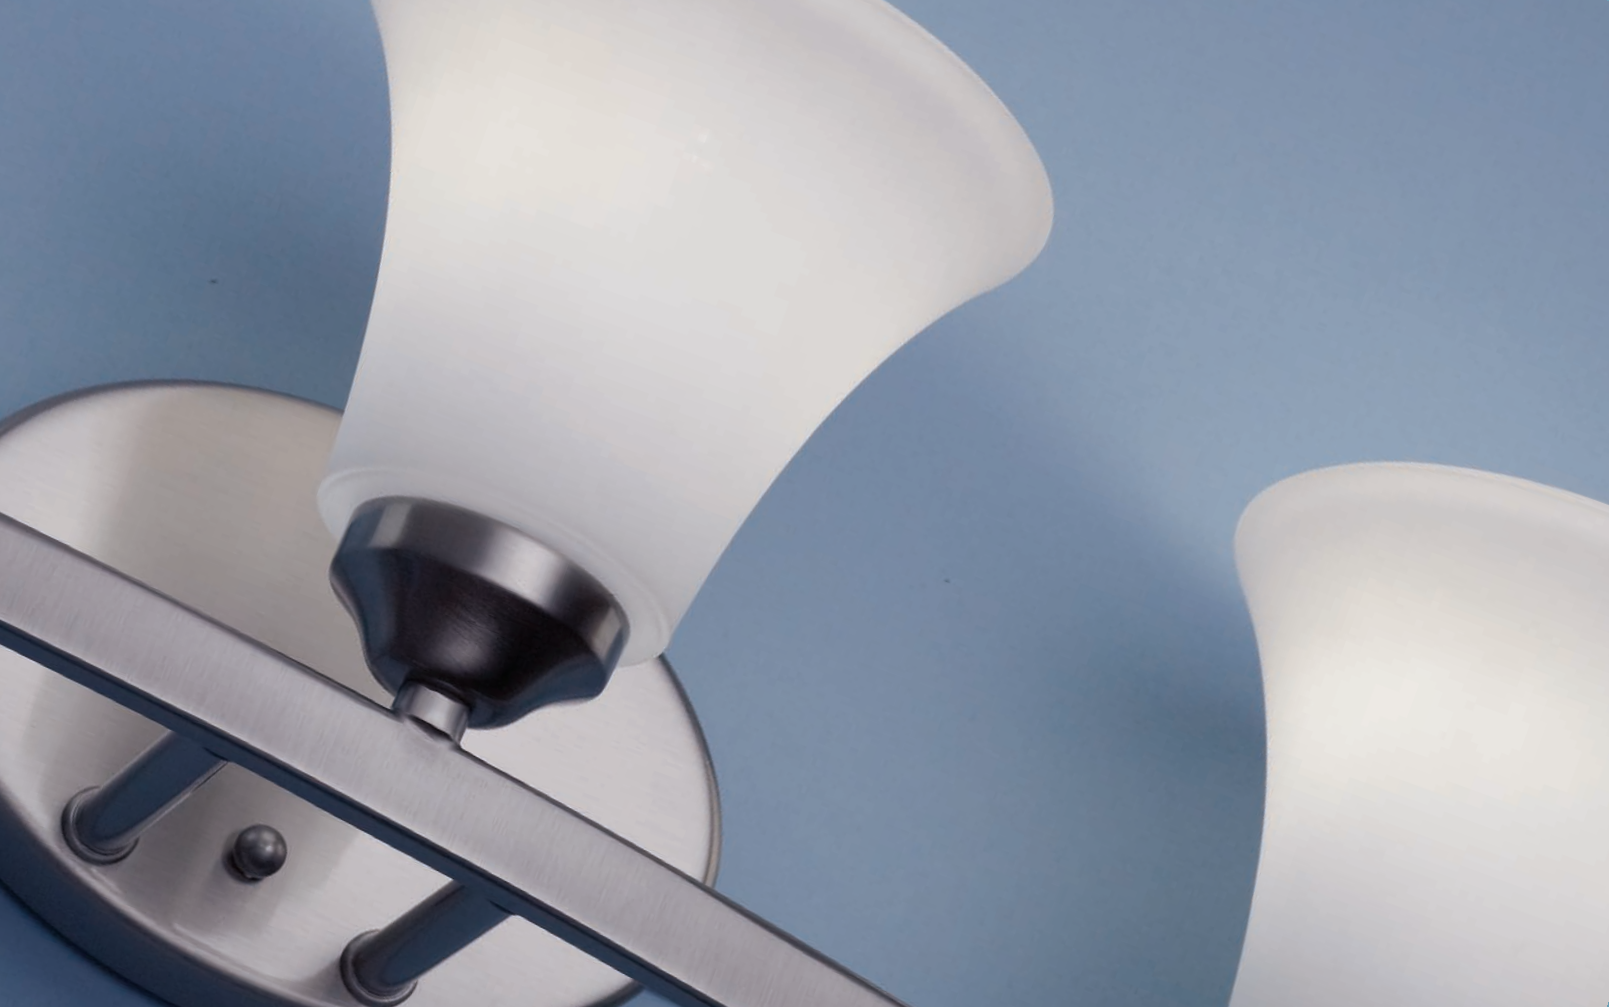

P2011-09

Chandelier

pg 16

Close-to-Ceiling

pg 332