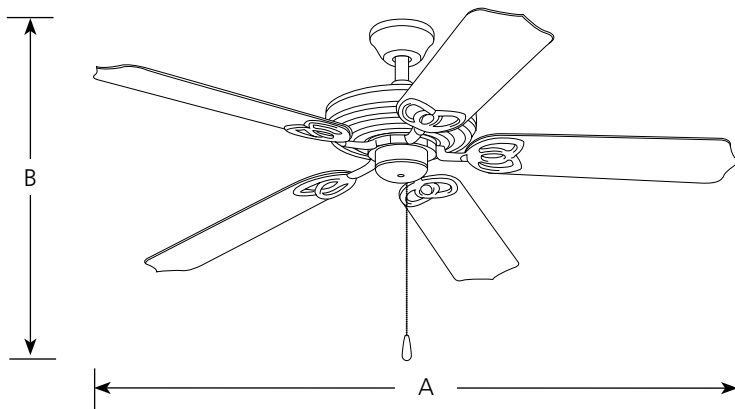

Indoor/Outdoor

**52" Patio Fan
Airpro**

Ceiling Fans

Type _____

-20 -30 -33 -80

P2502 ☐ ☐ ☐ ☐

Finish

Catalog No	Finish				Dimensions (Inches)			
	Antique Bronze	White	Cobblestone	Forged Black	A	B	C	D
P2502	-20	-30	-33	-80	52	17-3/8	9-3/4	4
Blades								
Side 1	Oak	White	Oak	Toasted Oak				
Side 2	Oak	White	Oak	Toasted Oak				

Specifications:

General

- 15 year limited warranty
- Steel construction
- Antique Bronze (-20) is either painted or acid finish
- White (-30) and Cobblestone (-33) are painted finishes
- Stainless steel hardware

Blades

- Five blades
- 12 degree pitch
- Sure Connect blade attachment system
  - Screws preinstalled in blades for attachment to motor arms
  - Special guides align blades to motor arms
  - Preinstalled rubber isolation pads minimize vibration noise
- ABS all-weather blade material

Motor

- Triple capacitor speed control; manual reverse control
- 153mm dia x 17.5mm high
- Pull chain on forged black (-80) is antique brass chain with medium oak fob

Mounting

- Dual ceiling mounting on downrod, or close to ceiling
- A 1-1/16" x 4-1/4" downrod is included. Longer accessory downrods can be ordered separately
- Quick-Install canopy installs without removing outlet box screws and securely holds fan for wiring during installation
- Canopy covers standard recessed 4" octagonal outlet box. Note: An outlet box assembly designed for fan installation is required (not included)
- Mounting hardware is included

Electrical

- 72" lead wires included
- Pre-wired

High Speed Energy Information

- Airflow—5,061 cfm
- Energy consumption—56 watts (excluding lights)
- Airflow efficiency—90 cfm/watt

Labeling

- UL/CUL wet location listed

Progress Lighting
701 Millennium Blvd.
Greenville, South Carolina
29607

www.progresslighting.com

Rev. 6/09