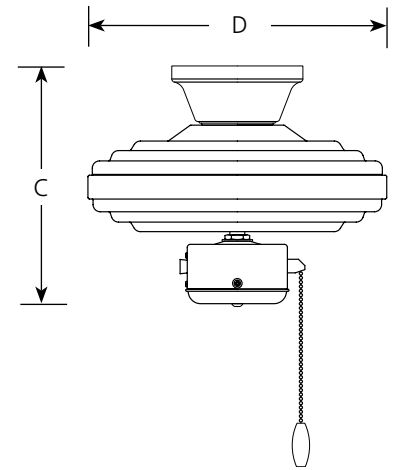

Indoor/Outdoor

**52" Patio Fan
Airpro**

Ceiling Fans

Type _____

-20 -30 -33 -80

P2502 ☐ ☐ ☐ ☐

Finish

Catalog No	Finish				Dimensions (Inches)			
	Antique Bronze	White	Cobblestone	Forged Black	A	B	C	D
P2502	-20	-30	-33	-80	52	17-3/8	9-3/4	4
Blades								
Side 1	Oak	White	Oak	Toasted Oak				
Side 2	Oak	White	Oak	Toasted Oak				

Specifications:

General

- 15 year limited warranty
- Steel construction
- Antique Bronze (-20) is either painted or acid finish
- White (-30) and Cobblestone (-33) are painted finishes
- Stainless steel hardware

Blades

- Five blades
- 12 degree pitch
- Sure Connect blade attachment system
  - Screws preinstalled in blades for attachment to motor arms
  - Special guides align blades to motor arms
  - Preinstalled rubber isolation pads minimize vibration noise
- ABS all-weather blade material

Motor

- Triple capacitor speed control; manual reverse control
- 153mm dia x 17.5mm high
- Pull chain on forged black (-80) is antique brass chain with medium oak fob

Mounting

- Dual ceiling mounting on downrod, or close to ceiling
- A 1-1/16" x 4-1/4" downrod is included. Longer accessory downrods can be ordered separately
- Quick-Install canopy installs without removing outlet box screws and securely holds fan for wiring during installation
- Canopy covers standard recessed 4" octagonal outlet box. Note: An outlet box assembly designed for fan installation is required (not included)
- Mounting hardware is included

Electrical

- 72" lead wires included
- Pre-wired

High Speed Energy Information

- Airflow—5,061 cfm
- Energy consumption—56 watts (excluding lights)
- Airflow efficiency—90 cfm/watt

Labeling

- UL/CUL wet location listed

Progress Lighting
701 Millennium Blvd.
Greenville, South Carolina
29607

www.progresslighting.com

Rev. 6/09