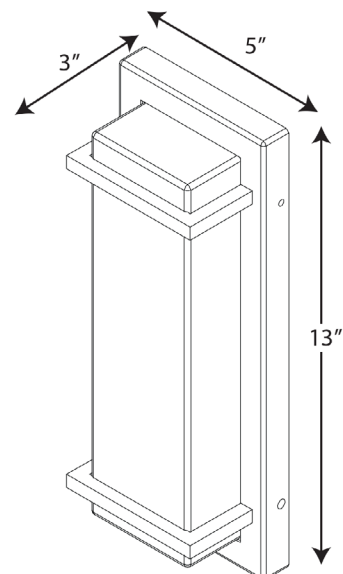

Z-1080 LED

Wall Mounted Vertical Only • Wet Location Listed PROGRESS LED

Description:

Transform the mundane everyday with the sophisticated styling of this LED outdoor sconce. A smooth, elongated frame with a black finish dominates the design and exudes a modern attitude perfect for indoor or outdoor spaces. A beautiful, acrylic shade stretches into a rectangular form, held in place by simple metal bars at each end for a picture-perfect finish. Vertical mount only.

Specifications:

- White acrylic Diffuser
- A beautiful, acrylic shade stretches into a rectangular form, held in place by simple metal bars at each end for a picture-perfect finish.
- A smooth, elongated frame with a black finish dominates the design and exudes a modern attitude perfect for indoor or outdoor spaces.
- Transform the mundane everyday with the sophisticated styling of this LED outdoor sconce.
- Ideal for any foyer, bedroom, entryway, porch, or patio.
- Perfect for transitional, modern, or contemporary settings.
- Measures 5-inch width by 13-inch height.
- Uses one integrated LED (11w max).
- Compatible with many Triac/ELV dimmers (see dimming controls)
- Includes installation instructions and mounting hardware.
- Progress Lighting products are designed for exceptional quality, reliability, and functionality.
- Dimmable to 10% brightness (See Dimming Notes)
- Canopy covers a standard 4" recessed outlet box: 4.75 in W., 12.5 in ht., 1.875 in depth
- Mounting backplate for outlet box included
- 6 in of wire supplied
- Americans With Disabilities Act (ADA) compliant

P560210-031-30

Dimensions:

Width: 5 in
Height: 13 in
Depth: 3 in
H/CTR: 6-1/2 in

White acrylic Diffuser
Width: 4-1/8 in
Height: 12-1/8 in

Dimming Notes:

P560210-031-30 is designed to be compatible with many Triac/ELV controls.