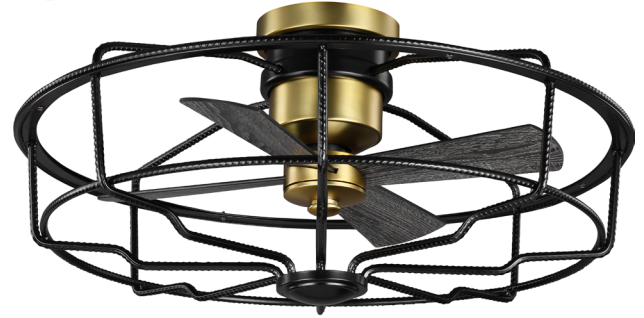

## Loring

Ceiling Mounted • Dry Location Listed

### Description:

Outfitted with stylish mixed metal elements, this ceiling fan shows off an industrial-inspired, open-cage design. Four plywood blades rotate within the cage and anchor to a vintage-style base. The fan's stunning aesthetic and its handy remote control are ready to help you and your family stay comfortable and relaxed all year round.

### Specifications:

- Outfitted with stylish mixed metal elements, this ceiling fan shows off an industrial-inspired, open-cage design.
- Four plywood blades rotate within the cage and anchor to a vintage-style base.
- The fan's stunning aesthetic and its handy remote control are ready to help you and your family stay comfortable and relaxed all year round.
- Ideal for any living room, great room, or bedroom.
- Perfect for urban industrial and farmhouse settings.
- Measures 32-7/8-inch width by 15-1/4-inch height.
- Includes installation instructions and mounting hardware.
- Progress Lighting products are designed for exceptional quality, reliability, and functionality.
- Canopy covers a standard 4" recessed outlet box: 7.75 in W., 1.313 in ht., 7.75 in depth
- 80 in of wire supplied

### Dimensions:

Diameter: 32-7/8 in

Height: 15-1/4 in