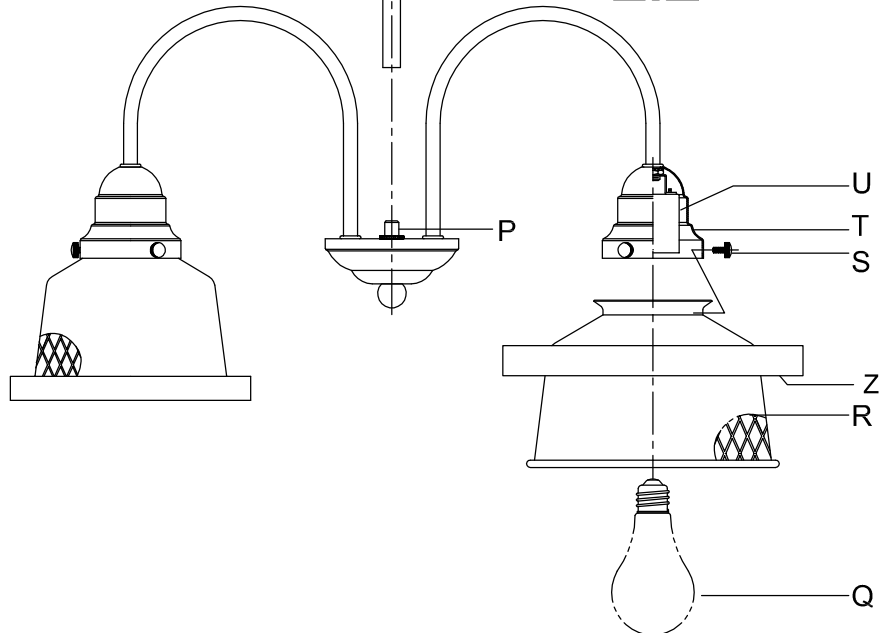

CAUTION: Read instructions carefully and turn electricity off at main circuit breaker panel before beginning installation.

400073, 400074

WARNING - If any Special Control Devices are used with this Fixture, Follow the Instructions Carefully to assure full compliance with N.E.C. requirements. If there are any questions, contact a Qualified Electrical Contractor.
WARNING - This product contains chemicals known to the State of California to cause cancer, birth defects and /or other reproductive harm. Thoroughly wash hands after installing, handling, cleaning, or otherwise touching this product.
CAUTION - All glass is fragile, use care when handling Glass component(s) and or Lamp(s).

CANOPY MOUNTING & WIRE CONNECTION ASSEMBLY STEPS:

ADJUST HEIGHT WITH "D"
 N ⌘ A (TO LOCK)
 RÉGLEZ LA HAUTEUR AVEC "D"
 N ⌘ A (À VERROUILLER)
 AJUSTA LA ALTURA CON "D"
 N ⌘ A (APRETAR)

**B, C, G & Q
 (NOT FURNISHED)
 (NON FOURNIE)
 (NO INCLUIDA)**

1. D,E → A
2. B,A → C
3. N,P,H → D (TO LOCK) (À VERROUILLER) (APRETAR)
4. P → H
5. F → M
6. L → M
7. J,K → L
8. L → H
9. F → L,K,J,H,D
10. F → G
11. J,K → H

FIXTURE ASSEMBLY STEPS:

1. M → N
2. N → P
3. Z → R
4. S → T,R
5. Q → U