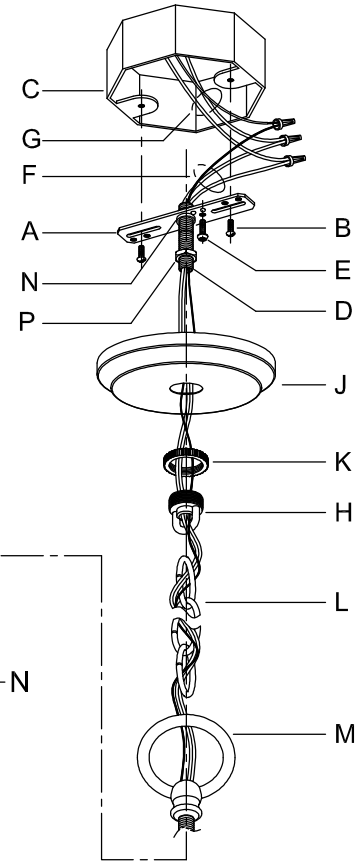

CAUTION: Read instructions carefully and turn electricity off at main circuit breaker panel before beginning installation.

400073, 400074

WARNING - If any Special Control Devices are used with this Fixture, Follow the Instructions Carefully to assure full compliance with N.E.C. requirements. If there are any questions, contact a Qualified Electrical Contractor.
WARNING - This product contains chemicals known to the State of California to cause cancer, birth defects and /or other reproductive harm. Thoroughly wash hands after installing, handling, cleaning, or otherwise touching this product.
CAUTION - All glass is fragile, use care when handling Glass component(s) and or Lamp(s).

CANOPY MOUNTING & WIRE CONNECTION ASSEMBLY STEPS:

ADJUST HEIGHT WITH "D"
 N ⌘ A (TO LOCK)
 RÉGLEZ LA HAUTEUR AVEC "D"
 N ⌘ A (À VERROUILLER)
 AJUSTA LA ALTURA CON "D"
 N ⌘ A (APRETAR)

**B, C, G & Q
 (NOT FURNISHED)
 (NON FOURNIE)
 (NO INCLUIDA)**

1. D,E → A
2. B,A → C
3. N,P,H → D (TO LOCK) (À VERROUILLER) (APRETAR)
4. P → H
5. F → M
6. L → M
7. J,K → L
8. L → H
9. F → L,K,J,H,D
10. F → G
11. J,K → H

FIXTURE ASSEMBLY STEPS:

1. M → N
2. N → P
3. Z → R
4. S → T,R
5. Q → U

MISE EN GARDE - Le verre est toujours fragile; maniez le(s) composant(s) et/ou l' (les) ampoule(s) avec prudence.

Instrucciones de ensamblaje e instalación

PRECAUCIÓN: Lea cuidadosamente las instrucciones y desconecte la electricidad del cortacircuitos principal antes de iniciar la instalación.