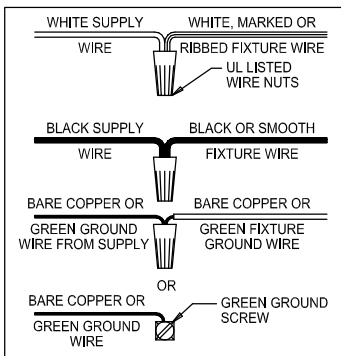

CAUTION: Read instructions carefully and turn electricity off at main circuit breaker panel before beginning installation.

400073, 400074

WARNING - If any Special Control Devices are used with this Fixture, Follow the Instructions Carefully to assure full compliance with N.E.C. requirements. If there are any questions, contact a Qualified Electrical Contractor.
WARNING - This product contains chemicals known to the State of California to cause cancer, birth defects and /or other reproductive harm. Thoroughly wash hands after installing, handling, cleaning, or otherwise touching this product.
CAUTION - All glass is fragile, use care when handling Glass component(s) and or Lamp(s).

CANOPY MOUNTING & WIRE CONNECTION ASSEMBLY STEPS:

ADJUST HEIGHT WITH "D"
 N ⌘ A (TO LOCK)
 RÉGLEZ LA HAUTEUR AVEC "D"
 N ⌘ A (À VERROUILLER)
 AJUSTA LA ALTURA CON "D"
 N ⌘ A (APRETAR)

**B, C, G & Q
 (NOT FURNISHED)
 (NON FOURNIE)
 (NO INCLUIDA)**