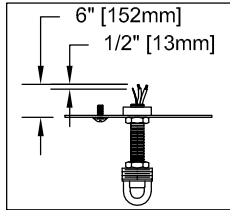

CAUTION: Read instructions carefully and turn electricity off at main circuit breaker panel before beginning installation.

400073, 400074

WARNING - If any Special Control Devices are used with this Fixture, Follow the Instructions Carefully to assure full compliance with N.E.C. requirements. If there are any questions, contact a Qualified Electrical Contractor.
WARNING - This product contains chemicals known to the State of California to cause cancer, birth defects and /or other reproductive harm. Thoroughly wash hands after installing, handling, cleaning, or otherwise touching this product.
CAUTION - All glass is fragile, use care when handling Glass component(s) and or Lamp(s).

CANOPY MOUNTING & WIRE CONNECTION ASSEMBLY STEPS:

ADJUST HEIGHT WITH "D"
 N ⌘ A (TO LOCK)
 RÉGLEZ LA HAUTEUR AVEC "D"
 N ⌘ A (À VERROUILLER)
 AJUSTA LA ALTURA CON "D"
 N ⌘ A (APRETAR)

**B, C, G & Q
 (NOT FURNISHED)
 (NON FOURNIE)
 (NO INCLUIDA)**