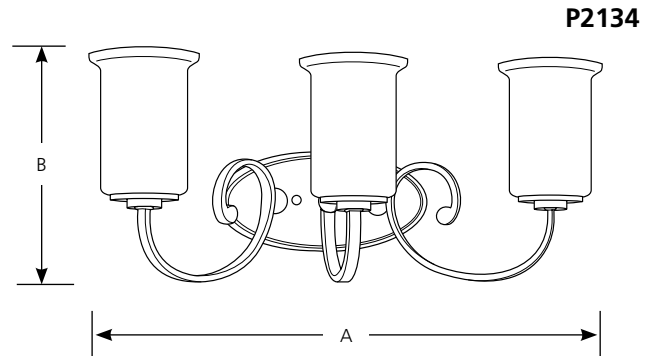

Incandescent

Stroll

Bath & Vanity

Type _____
-144

- P2132
- P2133
- P2134

Catalog No.	Finish		Dimensions (Inches)			
	Pebbles	Lamping	A	B	C	D
P2132	-144	1 (m) 100w	5	9-1/2	7-1/2	5-3/4
P2133	-144	2 (m) 100w	13-7/8	9-1/2	7-1/2	5-3/4
P2134	-144	3 (m) 100w	23	9-1/2	7-1/2	5-3/4

Specifications:

General

- Etched Opal glass shade
- Painted Pebbles (-144) finish
- Steel construction
- Companion fixtures are available

Electrical

- A19 base ceramic socket
- 6" of wire supplied
- Pre-wired

Mounting

- Wall mount
- Back plate covers a standard 4" hexagonal recessed outlet box
- Mounting strap for outlet box included
- Mounts in "up" or "down" position
- Threaded socket ring secures glass

Labeling