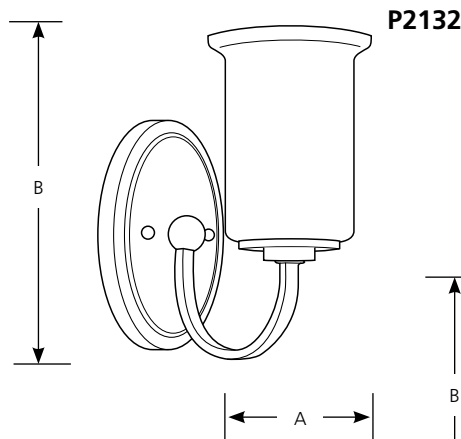

Incandescent

Stroll

Bath & Vanity

Type _____
-144

- P2132
- P2133
- P2134

Catalog No.	Finish		Dimensions (Inches)			
	Pebbles	Lamping	A	B	C	D
P2132	-144	1 (m) 100w	5	9-1/2	7-1/2	5-3/4
P2133	-144	2 (m) 100w	13-7/8	9-1/2	7-1/2	5-3/4
P2134	-144	3 (m) 100w	23	9-1/2	7-1/2	5-3/4

Specifications:

General

- Etched Opal glass shade
- Painted Pebbles (-144) finish
- Steel construction
- Companion fixtures are available

Electrical

- A19 base ceramic socket
- 6" of wire supplied
- Pre-wired

Mounting

- Wall mount
- Back plate covers a standard 4" hexagonal recessed outlet box
- Mounting strap for outlet box included
- Mounts in "up" or "down" position
- Threaded socket ring secures glass

Labeling