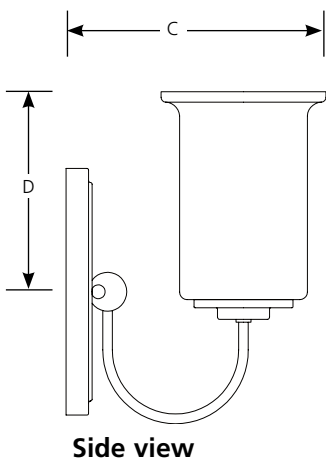

Incandescent

Stroll

Bath & Vanity

Type _____
-144

- P2132
- P2133
- P2134

Catalog No.	Finish		Dimensions (Inches)			
	Pebbles	Lamping	A	B	C	D
P2132	-144	1 (m) 100w	5	9-1/2	7-1/2	5-3/4
P2133	-144	2 (m) 100w	13-7/8	9-1/2	7-1/2	5-3/4
P2134	-144	3 (m) 100w	23	9-1/2	7-1/2	5-3/4

Specifications:

General

- Etched Opal glass shade
- Painted Pebbles (-144) finish
- Steel construction
- Companion fixtures are available

Electrical

- A19 base ceramic socket
- 6" of wire supplied
- Pre-wired

Mounting

- Wall mount
- Back plate covers a standard 4" hexagonal recessed outlet box
- Mounting strap for outlet box included
- Mounts in "up" or "down" position
- Threaded socket ring secures glass

Labeling