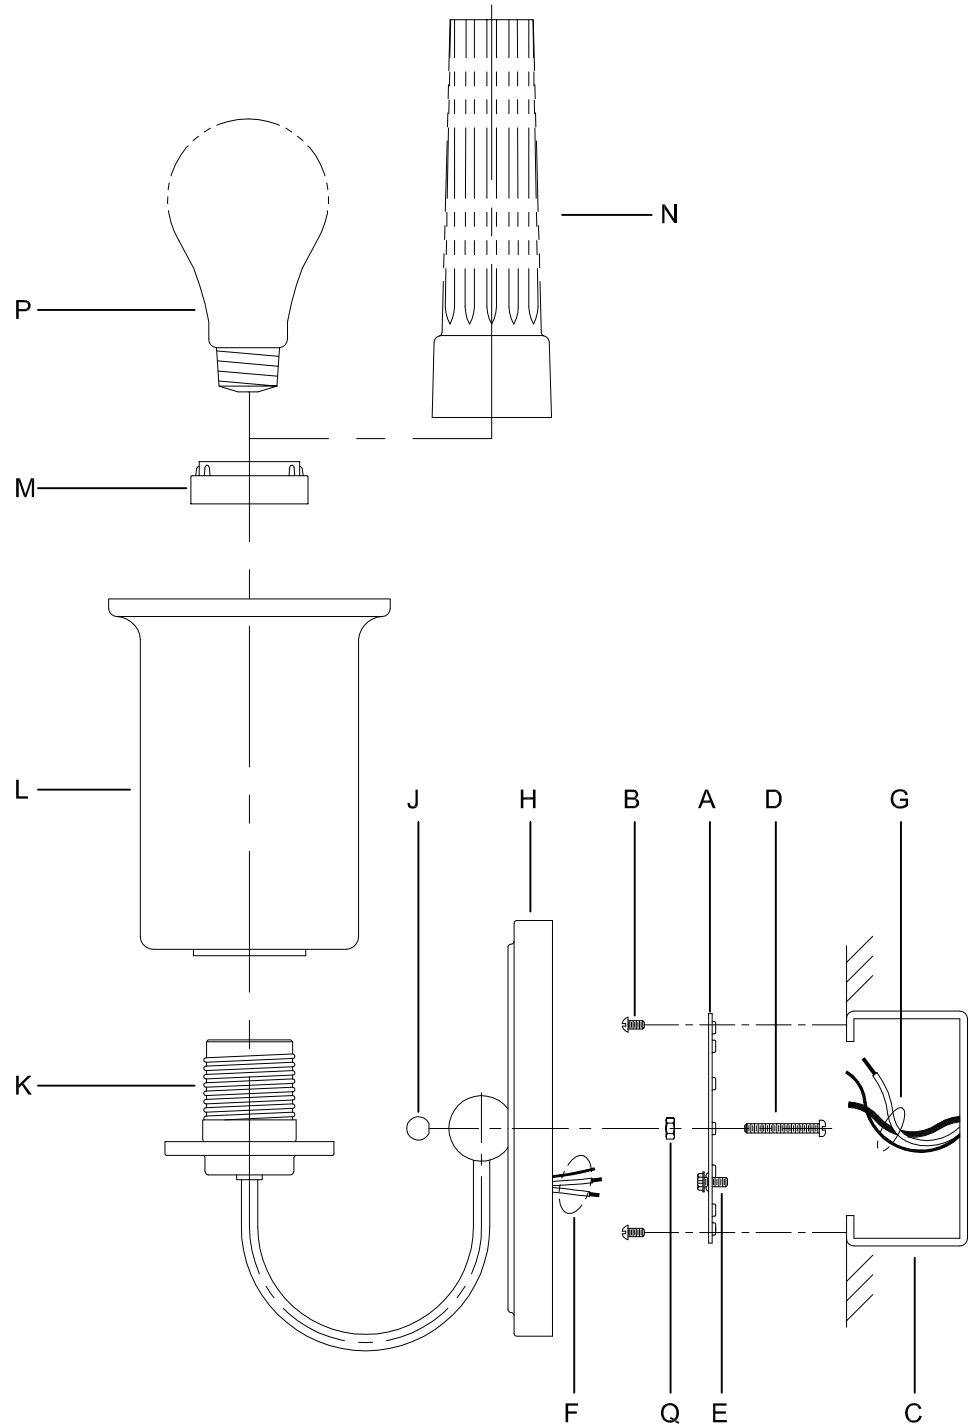

Assembly & Installation Instructions

CAUTION: Read instructions carefully and turn electricity off at main circuit breaker panel before beginning installation.

2132

*****

WARNING - If any Special Control Devices are used with this Fixture, Follow the Instructions Carefully to assure full compliance with N.E.C. requirements. If there are any questions, contact a Qualified Electrical Contractor.

WARNING - This product contains chemicals known to the State of California to cause cancer, birth defects and /or other reproductive harm. Thoroughly wash hands after installing, handling, cleaning, or otherwise touching this product.

CAUTION - All glass is fragile, use care when handling Glass component(s) and or Lamp(s).

*****

ASSEMBLY STEPS:

PASOS PARA ENSAMBLAR:

MODE D'ASSEMBLAGE:

1. D,E → A
2. Q → D
3. B,A → C
4. F → G
5. H,J → D
6. L,M,N → K
7. P → K

**B, C, G & P
(NOT FURNISHED)
(NO INCLUIDA)
(NON FOURNIE)**