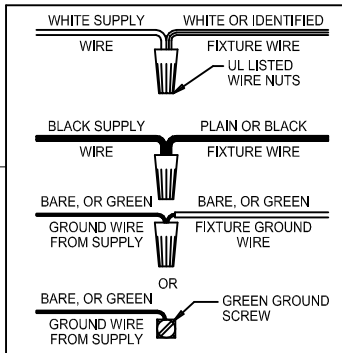

Assembly & Installation Instructions

CAUTION: Read instructions carefully and turn electricity off at main circuit breaker panel before beginning installation.

2047, 2048, 2049

*****

WARNING - If any Special Control Devices are used with this Fixture, Follow the Instructions Carefully to assure full compliance with N.E.C. requirements. If there are any questions, contact a Qualified Electrical Contractor.

WARNING - This product contains chemicals known to the State of California to cause cancer, birth defects and /or other reproductive harm. Thoroughly wash hands after installing, handling, cleaning, or otherwise touching this product.

CAUTION - All glass is fragile, use care when handling Glass component(s) and or Lamp(s).

*****

ASSEMBLY STEPS:

PASOS PARA ENSAMBLAR:

MODE D'ASSEMBLAGE:

1. D,E → A (TO LOCK)
  (APRETAR)
2. Q,R → D (À VERROUILLER)
3. B,A → C
4. F → G
5. H,J → D
6. L,M,N → K
7. P → K

**B, C, G & P
(NOT FURNISHED)
(NO INCLUIDA)
(NON FOURNIE)**

ADJUST HEIGHT WITH "D"
Q → A (TO LOCK)
AJUSTA LA ALTURA CON "D"
Q → A (APRETAR)
RÉGLEZ LA HAUTEUR AVEC "D"
Q → A (À VERROUILLER)