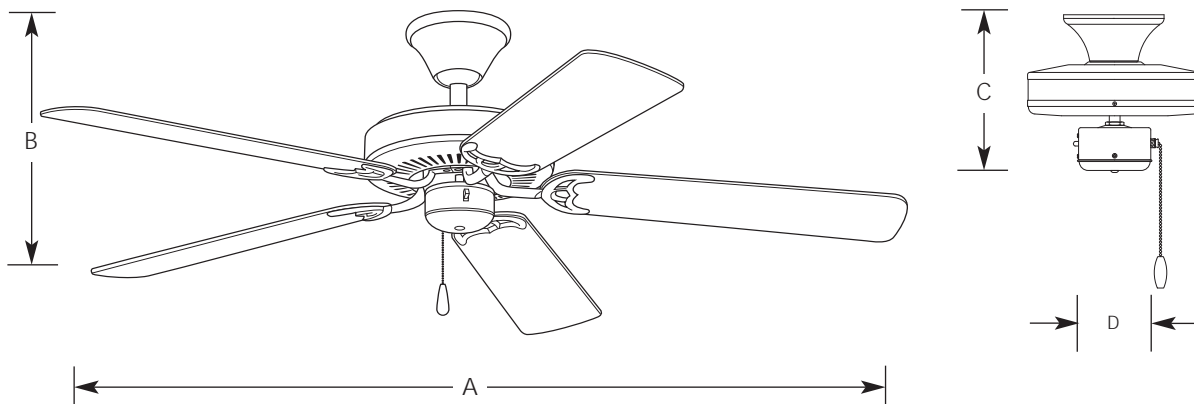

Catalog No.	Finish							Dimensions (Inches)			
	Platinum Mist	Brushed Nickel	Polished Brass	Antique Bronze	White	Cobble-stone	Oxford Silver	A	B	C	D
P2501	-04	-09	-10	-20	-30, -30W*	-33	-44	52	13-1/2	9-3/4	4
Blades (-30W* = all white blades)											
Side 1	Cherry	Cherry	Walnut	Medium Cherry	White	Rose-wood	Cherry				
Side 2	Natural Cherry	Natural Cherry	Medium Oak	Classic Walnut	Washed Oak	Honey Pine	Medium Oak				

Motor

- Triple capacitor speed control; manual reverse control
- 153mm dia x 14.5mm high
- Pull chain on brushed nickel (-09) is chrome with a maple fob, polished brass (-10) is polished brass with a medium oak fob and (-10W) is polished brass with white fob, white (-30 & -30W) is chrome with a white fob, and all the rest have antique brass chains with oak fob's.

Mounting

- Dual ceiling mounting on downrod, or close to ceiling
- Quick Install canopy
 - Installs without removing J-box screws
 - Holds fan for wiring during installation
 - Dual-mount for downrod or close to ceiling mounting
- A 3/4" x 4-1/4" downrod is included. Longer accessory downrods can be ordered separately
- Standard canopy designed for sloped ceilings up to 45 degrees (12:12 ceiling pitch) using downrod supplied or accessory downrods
- Oversized, textured die cast hanger ball reduces noise and wobble vibrations
- Canopy covers standard recessed 4" octagonal outlet box. Note: An outlet box assembly designed for fan installation is required (not included)
- Mounting hardware is included