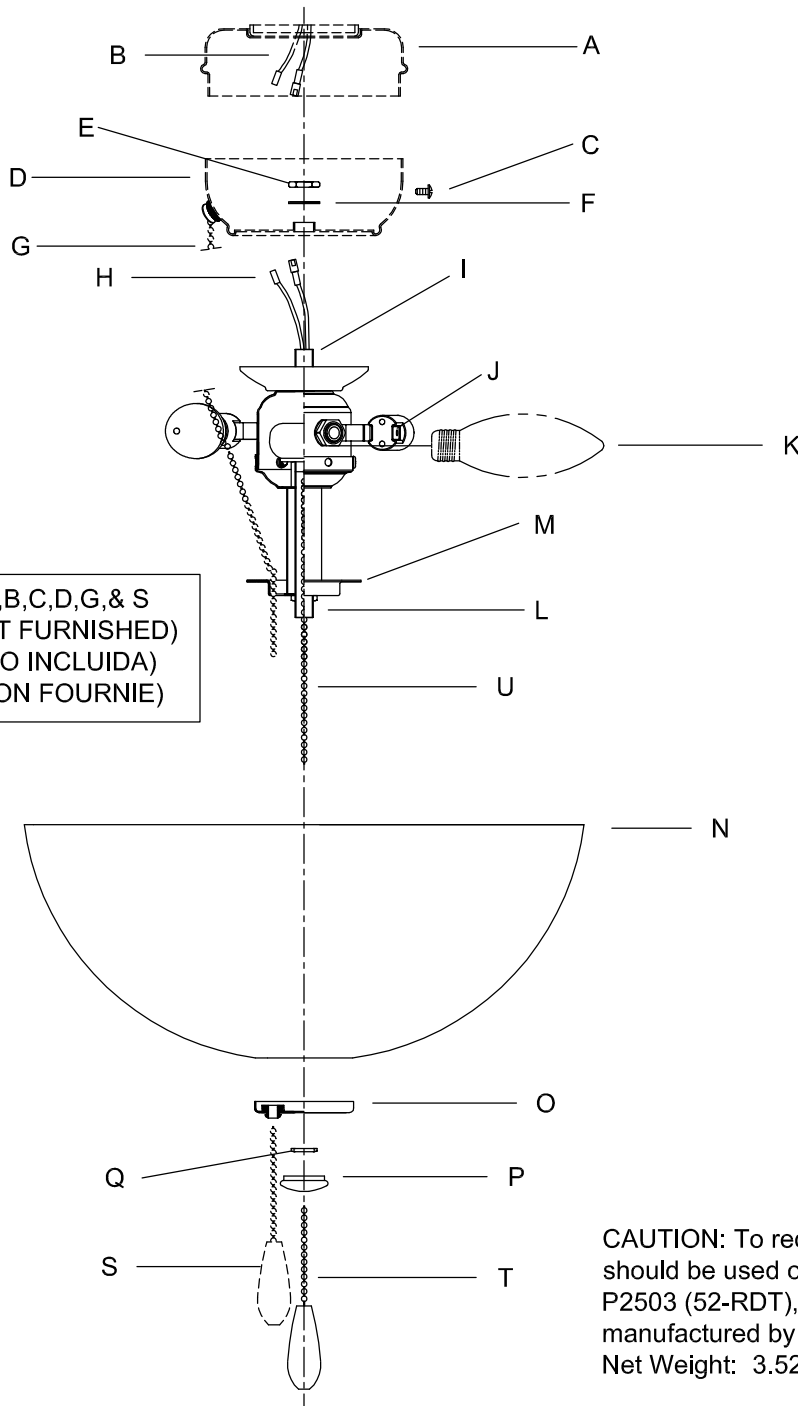

Assembly & Installation Instructions

CAUTION: Read instructions carefully and turn electricity off at main circuit breaker panel before beginning installation.

2650

WARNING - If any Special Control Devices are used with this Fixture, Follow the Instructions Carefully to assure full compliance with N.E.C. requirements. If there are any questions, contact a Qualified Electrical Contractor.

WARNING - As required by Congress, this fixture contains a device to limit lighting power consumption to 190 watts or less. If the wattage of installed bulbs exceeds 190 watts, the light fixture will not operate. To reset the limiter (1) turn off power using the pull switch or wall switch, (2) reduce the total wattage of installed bulbs to less than 190 watts and (3) restore power to resume normal operation.