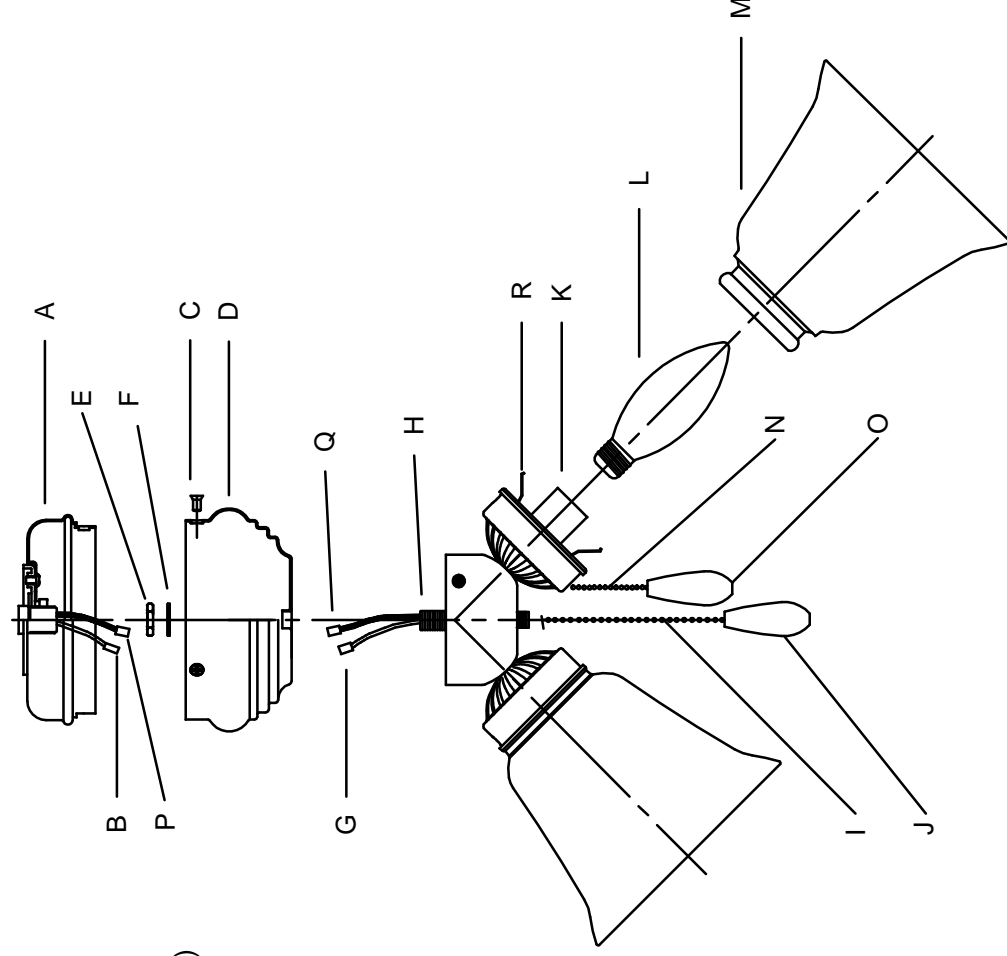

CAUTION: Read instructions carefully and turn electricity off at main circuit breaker panel before beginning installation.

2642, 2643, 2647

*****
WARNING - If any Special Control Devices are used with this Fixture, Follow the Instructions Carefully to assure full compliance with N.E.C. requirements. If there are any questions, contact a Qualified Electrical Contractor.

CAUTION - All glass is fragile, use care when handling lamp(s) or other glass components.

WARNING - This product contains chemicals known to the State of California to cause cancer, birth defects and/or other reproductive harm. Thoroughly wash hands after installing, handling, cleaning, or otherwise touching this product.

WARNING - As required by Congress, this fixture contains a device to limit lighting power consumption to 190 watts or less. If the wattage of installed bulbs exceeds 190 watts, the light fixture will not operate. To reset the Limiter (1) turn off power using the pull switch or wall switch, (2) reduce the total wattage of installed bulbs to less than 190 watts and (3) restore power to resume normal operation.

*****

ASSEMBLY STEPS:

PASOS PARA ENSAMBLAR:

MODE D'ASSEMBLAGE:

1. REMOVE (E), (F) FROM (H)
  REMUEVA (E), (F) REVISADO (H)
  RETIREZ (E), (F) Révisé (H)
2. D, F, E → H
3. G → B
4. Q → P
5. D → A
6. C → D, A
7. O → N
8. M → R
9. J → I
10. L → K

A, B, P, C, D, N & O
(NOT FURNISHED)
(NO INCLUIDA)
(NON FOURNIE)

CAUTION - To reduce the risk of fire and electric shock, this light kit should be used only with ceiling fan models P2500, P2501, P2503, P2521, P2523, manufactured by Chien Luen Industries (Zhongshan) Ltd.

Net Weight P2642: 3.23 Lbs.

Net Weight P2643: 4.24 Lbs.

Net Weight P2647: 4.09 Lbs.