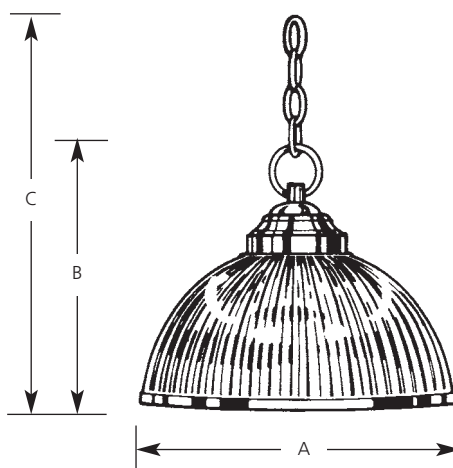

Type _____

-10

P5102

P5103

Catalog No.	Finish Polished Brass	Lamping	Dimensions (Inches)		
			A	B	C
P5102	-10	1 (m) 100w	12-1/4	9-1/2	42
P5103	-10	1 (m) 150w	15-1/4	11-1/2	42

Specifications:

General

- Prismatic glass dome, domestically produced
- P5102: 11-7/8" dia. x 5-3/4" ht., 3-1/4" OD hole, 2-3/16" ID hole
- P5103: 15" dia. x 7-5/16" ht., 3-1/4" OD hole, 2-1/4" ID hole
- Brass plated metal bottom trim
- Brass plated cap, chain, and canopy
- 3 feet of 9 gauge chain

Mounting

- Chain hung ceiling
- Covers outlet box
- Mounting strap for outlet box included
- Canopy 5-1/2" dia.

Electrical

- Ceramic medium socket
- 13' wire
- Threaded socket ring secures glass
- Pre-wired