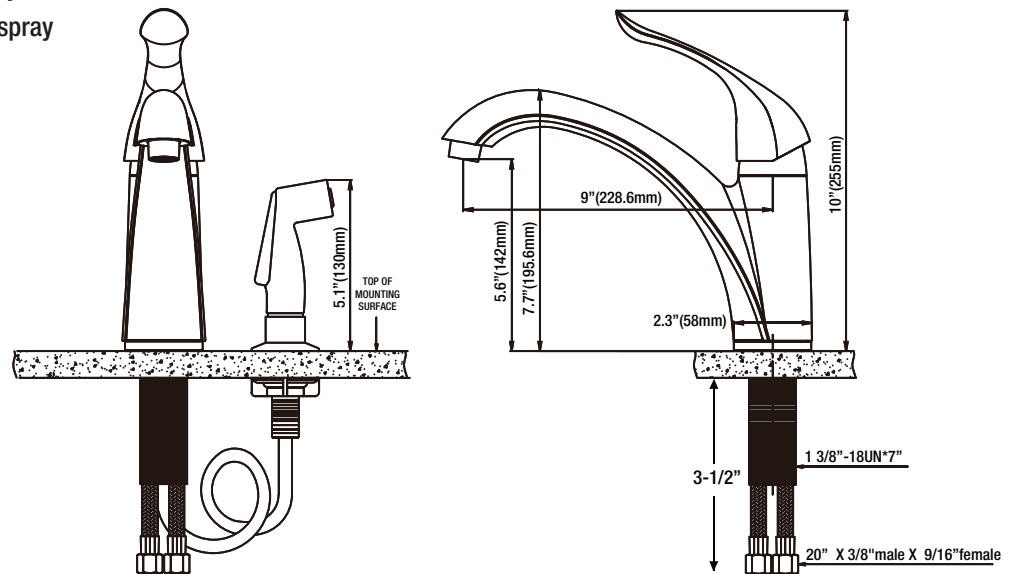

PFXC1502

PROFLO

Single Handle Kitchen Faucets

Product Features

- Ceramic disc cartridge
- Copper waterways with metal housing
- ADA and UFAS compliant metal lever handle
- Matching finish handspray
- Two hole installation
- NSF/ANSI Std. 61 compliant
- 1.5 GPM CALGREEN Compliant
- Deck plate not included

PFXC1502

Model Numbers

- PFXC1502CP Chrome, with side spray
PFXC1502BN Brushed nickel, with side spray
PFXC1502ORB Oil Rubbed Bronze, with side spray

Product Specifications

Available Parts

- PF3357061WTY Ceramic disc cartridge