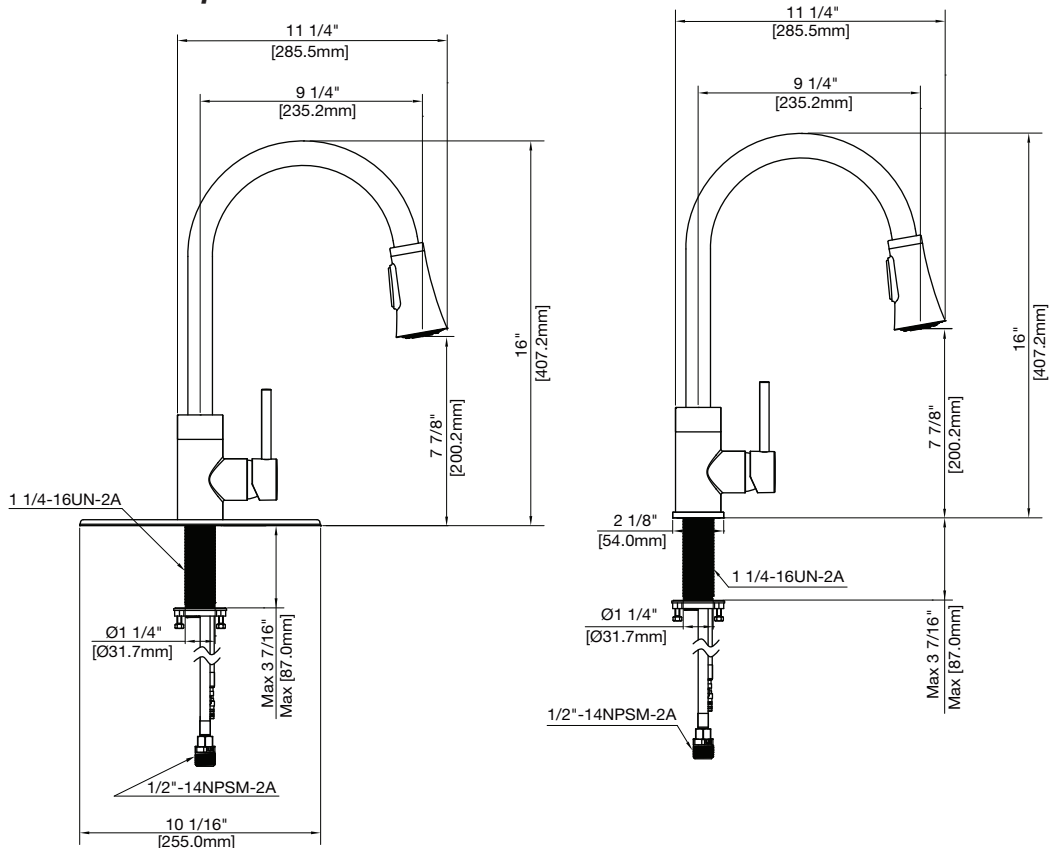

Product Specifications

Warranty and Codes

This product comes complete with installation, operating, care and maintenance instructions. This PROFLO faucet carries a limited lifetime warranty when installed in residential applications. The warranty is five years in commercial applications. This product meets ANSI: A112.18.1M. *Compliant with lead content requirements of California AB 1953.

Distributed Exclusively by Ferguson and Wolseley Canada